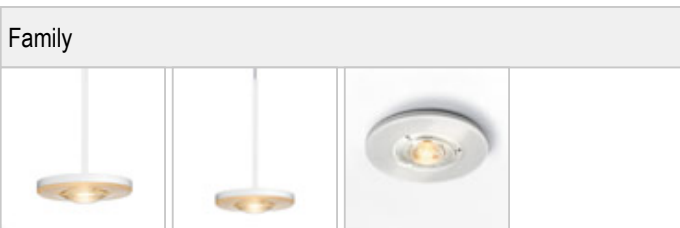

EUCLID / MIN C

	100876ws		white
	100876ch		chrome
	100876mcgy		matchrome wet-painted
	100876sw		black wet-painted

EUCLID / MIN C

140

20

			LED	
		12 W	min. 950 lm	2700K
80°				

Product data

Art.-No.: 100876ws

Safety class: I

Lamp type

Lamp type: LED

Power: max. 12 W

Luminous flux (lm): min. 950

Lichttemperatur: 2700K

Color rendering: CRI 90

Designer: Dirk Wortmeyer