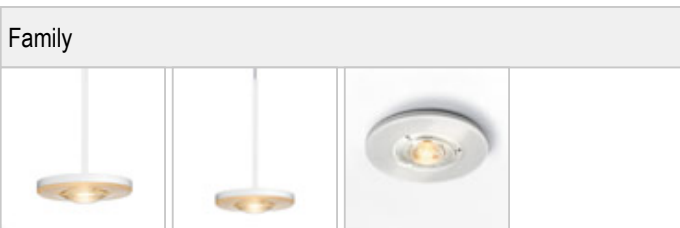

EUCLID / MIN C

	100876ws		white
	100876ch		chrome
	100876mcgy		mattchrome wet-painted
	100876sw		black wet-painted

EUCLID / MIN C

			LED		
		15 W	min. 1200 lm	2700K	CRI 90
80°					

Product data

Art.-No.: 100876ws

Safety class: I

Lamp type

Lamp type: LED

Power: max. 15 W

Luminous flux (lm): min. 1200

Lichttemperatur: 2700K

Color rendering: CRI 90

Designer: Dirk Wortmeyer