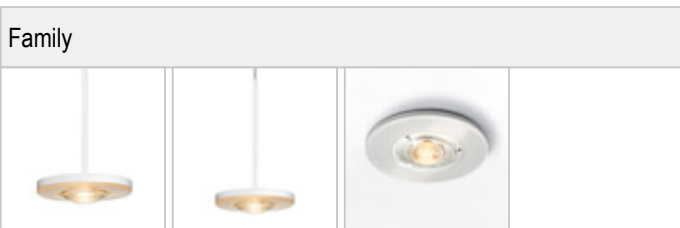

EUCLID / MIN C

	100876ws		white
	100876ch		chrome
	100876mcgy		mattchrome wet-painted
	100876sw		black wet-painted

EUCLID / MIN C

140

20

		15 W	min. 1200 lm
			2700K
			CRI 90
80°			

**Product data**

Art.-No.: 100876ws

Safety class: I

**Lamp type**

Lamp type: LED

Power: max. 15 W

Luminous flux (lm): min. 1200

Lichttemperatur: 2700K

Color rendering: CRI 90

**Designer:** Dirk Wortmeyer