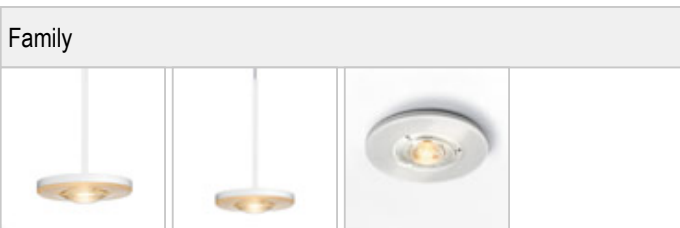

EUCLID / MIN C

	100876ws		white
	100876ch		chrome
	100876mcgy		mattchrome wet-painted
	100876sw		black wet-painted

EUCLID / MIN C

140

20

			LED	
		15 W	min. 1200 lm	2700K
80°				

Product data

Art.-No.: 100876ws

Safety class: I

Lamp type

Lamp type: LED

Power: max. 15 W

Luminous flux (lm): min. 1200

Lichttemperatur: 2700K

Color rendering: CRI 90

Designer: Dirk Wortmeyer