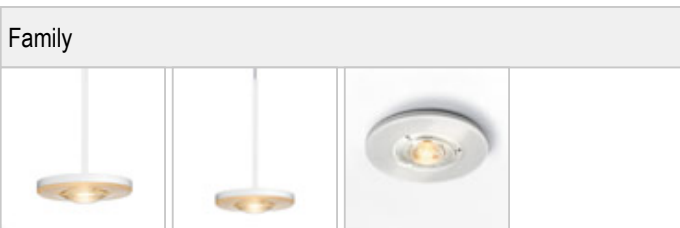

EUCLID / MIN PD C

	100876ws		white
	100876ch		chrome
	100876mcgy		mattchrome wet-painted
	100876sw		black wet-painted

EUCLID / MIN PD C

		12 W	min. 950 lm
			2700K
			CRI 90
85°			

Product data

Art.-No.: 100876ch
 Safety class: I

Lamp type

Lamp type: LED
 Power: max. 12 W
 Luminous flux (lm): min. 950
 Lichttemperatur: 2700K
 Color rendering: CRI 90

Designer: Dirk Wortmeyer