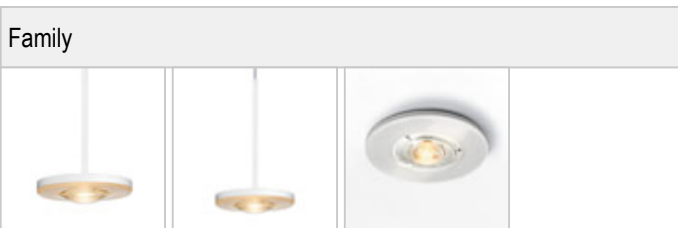

EUCLID / MIN C

	100876ws		white
	100876ch		chrome
	100876mcgy		mattchrome wet-painted
	100876sw		black wet-painted

EUCLID / MIN C

140

20

			
		12 W	min. 950 lm
		2700K	CRI 90
80°			

Product data

Art.-No.: 100876ch

Safety class: I

Lamp type

Lamp type: LED

Power: max. 12 W

Luminous flux (lm): min. 950

Lichttemperatur: 2700K

Color rendering: CRI 90

Designer: Dirk Wortmeyer