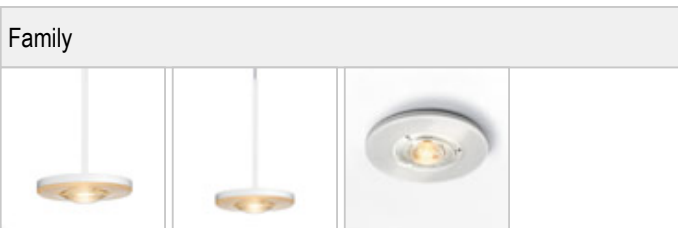

EUCLID / MIN C

	100876ws		white
	100876ch		chrome
	100876mcgy		mattchrome wet-painted
	100876sw		black wet-painted

EUCLID / MIN C

140

20

			LED	
		15 W	min. 1200 lm	2700K
80°				

Product data

Art.-No.: 100876ch

Safety class: I

Lamp type

Lamp type: LED

Power: max. 15 W

Luminous flux (lm): min. 1200

Lichttemperatur: 2700K

Color rendering: CRI 90

Designer: Dirk Wortmeyer