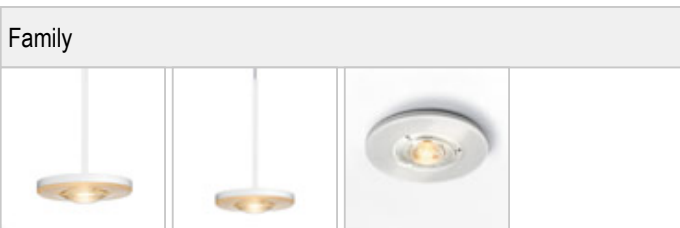

EUCLID / MIN PD C

	100876ws		white
	100876ch		chrome
	100876mcgy		matchrome wet-painted
	100876sw		black wet-painted

EUCLID / MIN PD C

			LED	
		12 W	min. 950 lm	2700K
85°				

Product data

Art.-No.: 100876ch
 Safety class: I

Lamp type

Lamp type: LED
 Power: max. 12 W
 Luminous flux (lm): min. 950
 Lichttemperatur: 2700K
 Color rendering: CRI 90

Designer: Dirk Wortmeyer