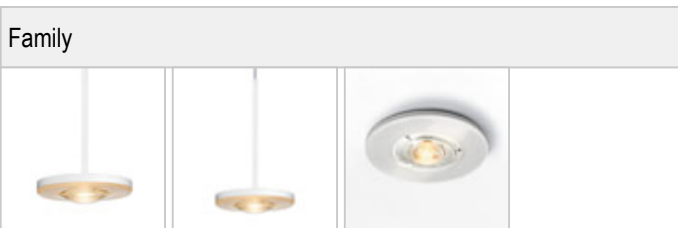

EUCLID / MIN C

	100876ws		white
	100876ch		chrome
	100876mcgy		matchrome wet-painted
	100876sw		black wet-painted

EUCLID / MIN C

		15 W	min. 1200 lm
		2700K	CRI 90
80°			

**Product data**

Art.-No.: 100876ch  
 Safety class: I

**Lamp type**

Lamp type: LED  
 Power: max. 15 W  
 Luminous flux (lm): min. 1200  
 Lichttemperatur: 2700K  
 Color rendering: CRI 90

**Designer:** Dirk Wortmeyer