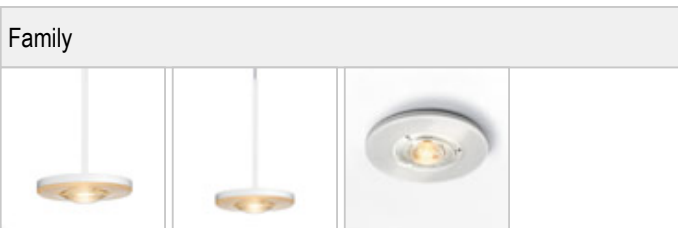

EUCLID / MIN C

	100876ws		white
	100876ch		chrome
	100876mcgy		mattchrome wet-painted
	100876sw		black wet-painted

EUCLID / MIN C

140

20

			<b>LED</b>	
		15 W	min. 1200 lm	2700K
80°				

**Product data**

Art.-No.: 100876ch

Safety class: I

**Lamp type**

Lamp type: LED

Power: max. 15 W

Luminous flux (lm): min. 1200

Lichttemperatur: 2700K

Color rendering: CRI 90

**Designer:** Dirk Wortmeyer