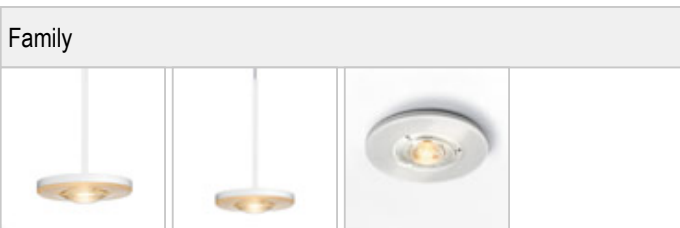

EUCLID / MIN PD C

	100876ws		white
	100876ch		chrome
	100876mcgy		mattchrome wet-painted
	100876sw		black wet-painted

EUCLID / MIN PD C

140

20

			LED			
A	LED	12 W	min. 950 lm	2700K	CRI 90	
85°						

Product data

Art.-No.: 100876mcgy

Safety class: I

Lamp type

Lamp type: LED

Power: max. 12 W

Luminous flux (lm): min. 950

Lichttemperatur: 2700K

Color rendering: CRI 90