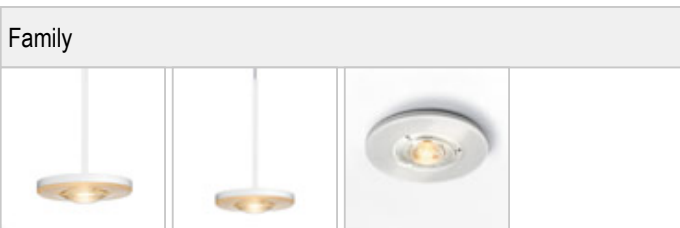

EUCLID / MIN C

	100876ws		white
	100876ch		chrome
	100876mcgy		mattchrome wet-painted
	100876sw		black wet-painted

EUCLID / MIN C

140

20

		12 W	min. 950 lm
			2700K
			CRI 90
80°			

Product data

Art.-No.: 100876mcgy

Safety class: I

Lamp type

Lamp type: LED

Power: max. 12 W

Luminous flux (lm): min. 950

Lichttemperatur: 2700K

Color rendering: CRI 90

Designer: Dirk Wortmeyer