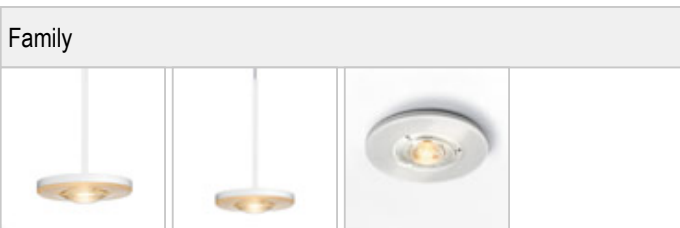

EUCLID / MIN C

	100876ws		white
	100876ch		chrome
	100876mcgy		mattchrome wet-painted
	100876sw		black wet-painted

EUCLID / MIN C

140

20

			LED	
		15 W	min. 1200 lm	2700K
80°				

Product data

Art.-No.: 100876mcgy

Safety class: I

Lamp type

Lamp type: LED

Power: max. 15 W

Luminous flux (lm): min. 1200

Lichttemperatur: 2700K

Color rendering: CRI 90

Designer: Dirk Wortmeyer