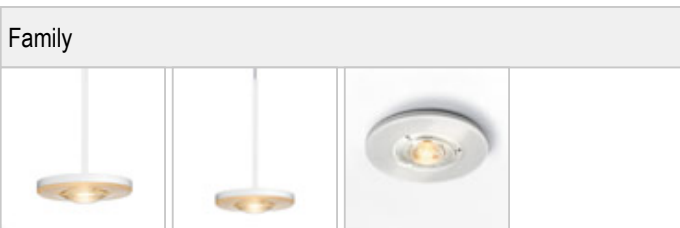

EUCLID / MIN C

	100876ws		white
	100876ch		chrome
	100876mcgy		mattchrome wet-painted
	100876sw		black wet-painted

EUCLID / MIN C

140

20

			<b>LED</b>	
		15 W	min. 1200 lm	2700K
80°				

**Product data**

Art.-No.: 100876mcgy

Safety class: I

**Lamp type**

Lamp type: LED

Power: max. 15 W

Luminous flux (lm): min. 1200

Lichttemperatur: 2700K

Color rendering: CRI 90

**Designer:** Dirk Wortmeyer