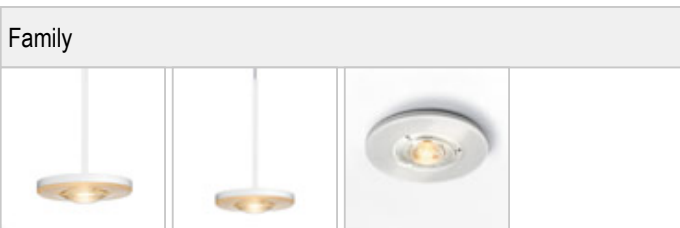

EUCLID / MIN PD C

	100876ws		white
	100876ch		chrome
	100876mcgy		mattchrome wet-painted
	100876sw		black wet-painted

EUCLID / MIN PD C

		12 W	min. 950 lm
			2700K
			CRI 90
85°			

Product data

Art.-No.: 100876mcgy

Safety class: I

Lamp type

Lamp type: LED

Power: max. 12 W

Luminous flux (lm): min. 950

Lichttemperatur: 2700K

Color rendering: CRI 90

Designer: Dirk Wortmeyer