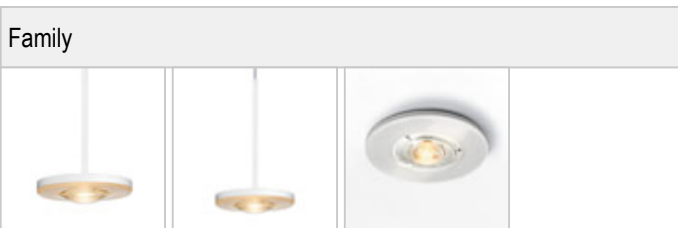

EUCLID / MIN C

	100876ws		white
	100876ch		chrome
	100876mcgy		mattchrome wet-painted
	100876sw		black wet-painted

EUCLID / MIN C

			
		15 W	min. 1200 lm
		2700K	CRI 90
80°			

**Product data**

Art.-No.: 100876sw  
 Safety class: I

**Lamp type**

Lamp type: LED  
 Power: max. 15 W  
 Luminous flux (lm): min. 1200  
 Lichttemperatur: 2700K  
 Color rendering: CRI 90

**Designer:** Dirk Wortmeyer