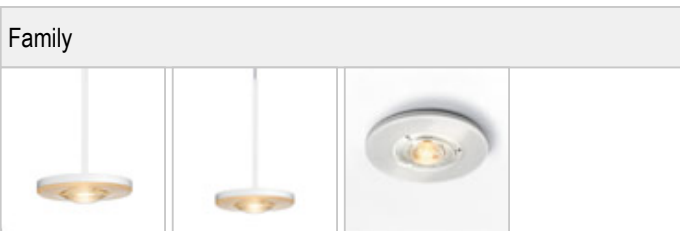

EUCLID / MIN PD C

	100876ws		white
	100876ch		chrome
	100876mcgy		mattchrome wet-painted
	100876sw		black wet-painted

EUCLID / MIN PD C

		12 W	min. 950 lm
		2700K	CRI 90
85°			

Product data

Art.-No.: 100876sw
 Safety class: I

Lamp type

Lamp type: LED
 Power: max. 12 W
 Luminous flux (lm): min. 950
 Lichttemperatur: 2700K
 Color rendering: CRI 90

Designer: Dirk Wortmeyer