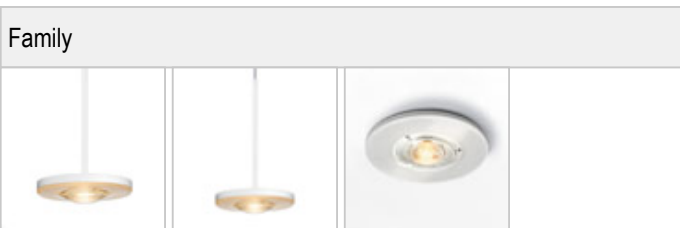

EUCLID / MIN PD C

	100876ws		white
	100876ch		chrome
	100876mcgy		mattchrome wet-painted
	100876sw		black wet-painted

EUCLID / MIN PD C

		12 W	min. 950 lm
		2700K	CRI 90
85°			

Product data

Art.-No.: 100876sw
 Safety class: I

Lamp type

Lamp type: LED
 Power: max. 12 W
 Luminous flux (lm): min. 950
 Lichttemperatur: 2700K
 Color rendering: CRI 90

Designer: Dirk Wortmeyer