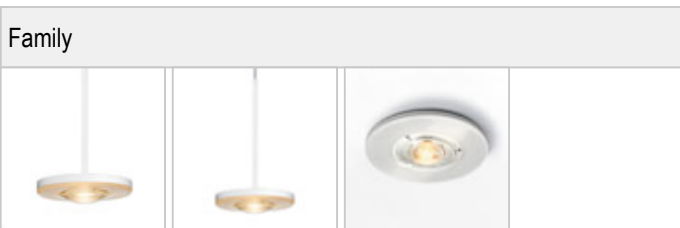

EUCLID / MIN C

	100876ws		white
	100876ch		chrome
	100876mcgy		mattchrome wet-painted
	100876sw		black wet-painted

EUCLID / MIN C

			<b>LED</b>	
		15 W	min. 1200 lm	2700K
80°				

**Product data**

Art.-No.: 100876sw

Safety class: I

**Lamp type**

Lamp type: LED

Power: max. 15 W

Luminous flux (lm): min. 1200

Lichttemperatur: 2700K

Color rendering: CRI 90

**Designer:** Dirk Wortmeyer