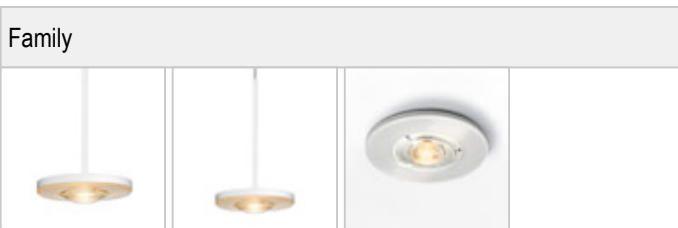

EUCLID / MIN C

	100876ws		white
	100876ch		chrome
	100876mcgy		mattchrome wet-painted
	100876sw		black wet-painted

EUCLID / MIN C

		15 W	min. 1200 lm
			2700K
			CRI 90
80°			

Product data

Art.-No.: 100876sw
 Safety class: I

Lamp type

Lamp type: LED
 Power: max. 15 W
 Luminous flux (lm): min. 1200
 Lichttemperatur: 2700K
 Color rendering: CRI 90

Designer: Dirk Wortmeyer