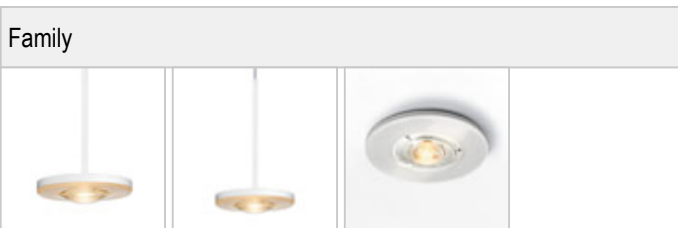

EUCLID / MIN C

	100876ws		white
	100876ch		chrome
	100876mcgy		matchrome wet-painted
	100876sw		black wet-painted

EUCLID / MIN C

140

20

			<b>LED</b>	
		15 W	min. 1200 lm	2700K
80°				

**Product data**

Art.-No.: 100876ws

Safety class: I

**Lamp type**

Lamp type: LED

Power: max. 15 W

Luminous flux (lm): min. 1200

Lichttemperatur: 2700K

Color rendering: CRI 90

**Designer:** Dirk Wortmeyer