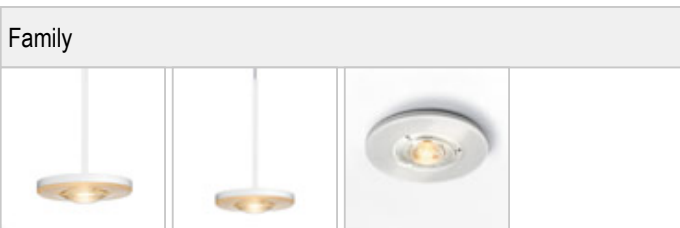

EUCLID / MIN PD C

	100876ws		white
	100876ch		chrome
	100876mcgy		mattchrome wet-painted
	100876sw		black wet-painted

EUCLID / MIN PD C

			LED			
		12 W	min. 950 lm	2700K	CRI 90	
85°						

Product data

Art.-No.: 100876ws
 Safety class: I

Lamp type

Lamp type: LED
 Power: max. 12 W
 Luminous flux (lm): min. 950
 Lichttemperatur: 2700K
 Color rendering: CRI 90

Designer: Dirk Wortmeyer