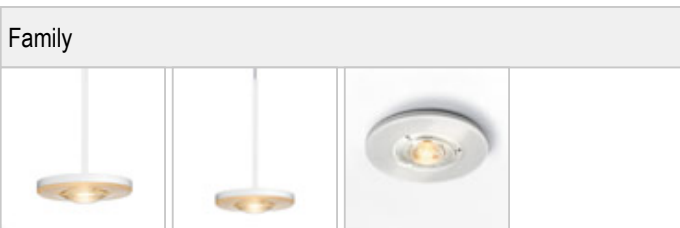

EUCLID / MIN PD C

	100876ws		white
	100876ch		chrome
	100876mcgy		mattchrome wet-painted
	100876sw		black wet-painted

EUCLID / MIN PD C

		12 W	min. 950 lm
		2700K	CRI 90
85°			

Product data

Art.-No.: 100876ws
 Safety class: I

Lamp type

Lamp type: LED
 Power: max. 12 W
 Luminous flux (lm): min. 950
 Lichttemperatur: 2700K
 Color rendering: CRI 90

Designer: Dirk Wortmeyer