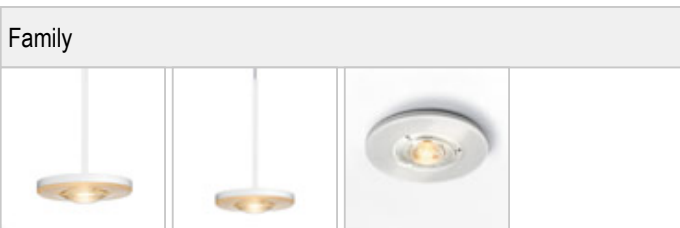

EUCLID / MIN C

	100876ws		white
	100876ch		chrome
	100876mcgy		mattchrome wet-painted
	100876sw		black wet-painted

EUCLID / MIN C

			LED	
		15 W	min. 1200 lm	2700K
80°				

Product data

Art.-No.: 100876ws

Safety class: I

Lamp type

Lamp type: LED

Power: max. 15 W

Luminous flux (lm): min. 1200

Lichttemperatur: 2700K

Color rendering: CRI 90

Designer: Dirk Wortmeyer