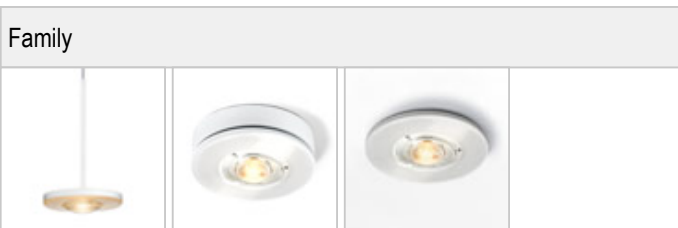

EUCLID / 3D C

	100871ch		chrome
	100871mcgy		mattchrome wet-painted
	100871sw		black wet-painted
	100871ws		white wet-painted

EUCLID / 3D C

		IP20		R.C		LED
		A		LED	15 W	min. 1200 lm
	80	CRI 90		40°		

**Product data**

Art.-No.: 100871ch  
 Safety class: I

**Lamp type**

Lamp type: LED  
 Power: max. 15 W  
 Luminous flux (lm): min. 1200  
 Lichttemperatur: 2700K  
 Color rendering: CRI 90

**Designer:** Dirk Wortmeyer