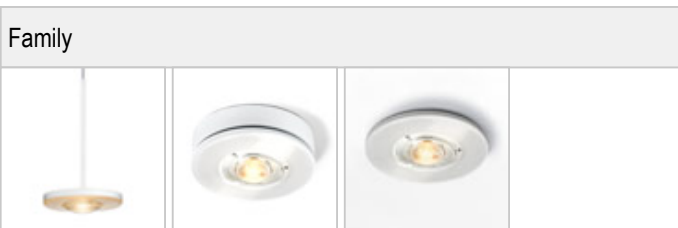

EUCLID / 3D C

 100871ch		chrome
 100871mcgy		mattchrome wet-painted
 100871sw		black wet-painted
 100871ws		white wet-painted

EUCLID / 3D C

		IP20		R.C		LED
		A		LED	15 W	min. 1200 lm
	80	CRI 90				

Product data

Art.-No.: 100871ch

Safety class: I

Lamp type

Lamp type: LED

Power: max. 15 W

Luminous flux (lm): min. 1200

Lichttemperatur: 2700K

Color rendering: CRI 90