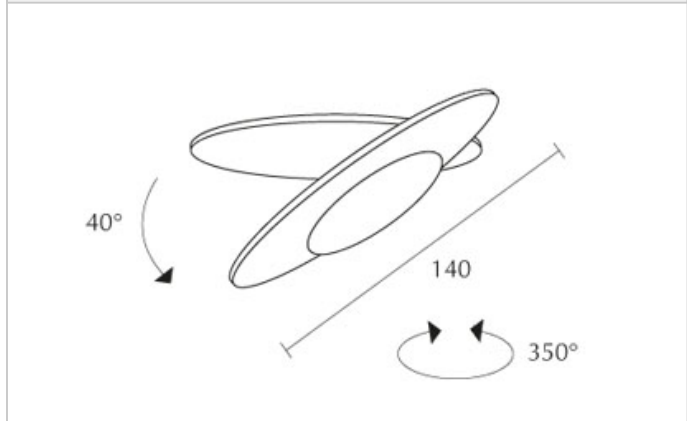

EUCLID / 3D C

EUCLID / 3D C

 100871ch	 chrome
 100871mcgy	 mattchrome wet-painted
 100871sw	 black wet-painted
 100871ws	 white wet-painted

Family

EUCLID / 3D C

		IP20			LED
		LED	15 W	min. 1200 lm	2700K
CRI 90	80				

Product data

Art.-No.:	100871ch
Safety class:	I
Lamp type	
Lamp type:	LED
Power:	max. 15 W
Luminous flux (lm):	min. 1200
Lichttemperatur:	2700K
Color rendering:	CRI 90

Designer: Dirk Wortmeyer