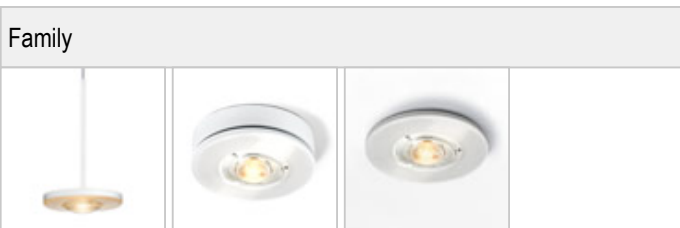

EUCLID / 3D AC C

 100871ch		chrome
 100871mcgy		mattchrome wet-painted
 100871sw		black wet-painted
 100871ws		white wet-painted

EUCLID / 3D AC C

		IP20			LED
		A		12 W	min. 950 lm
	80				

Product data

Art.-No.: 100871ch
 Safety class: I

Lamp type

Lamp type: LED
 Power: max. 12 W
 Luminous flux (lm): min. 950
 Lichttemperatur: 2700K
 Color rendering: CRI 90

Designer: Dirk Wortmeyer