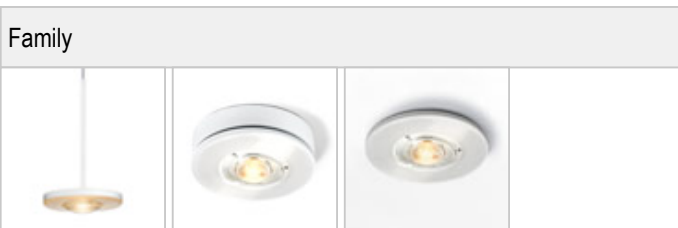

EUCLID / 3D C

 100871ch		chrome
 100871mcgy		mattchrome wet-painted
 100871sw		black wet-painted
 100871ws		white wet-painted

EUCLID / 3D C

		IP20		R.C		LED
		A		LED	15 W	min. 1200 lm
	80	CRI 90				

**Product data**

Art.-No.: 100871ch  
 Safety class: I

**Lamp type**

Lamp type: LED  
 Power: max. 15 W  
 Luminous flux (lm): min. 1200  
 Lichttemperatur: 2700K  
 Color rendering: CRI 90

**Designer:** Dirk Wortmeyer