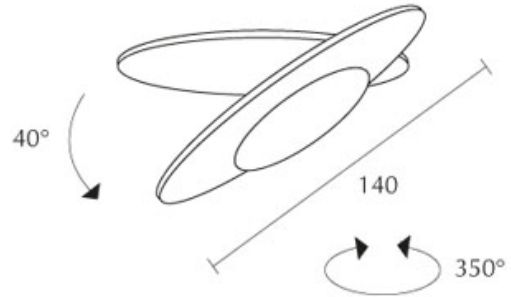

EUCLID / 3D C

100871ch

EUCLID / 3D C

	100871ch		chrome
	100871mcgy		mattchrome wet-painted
	100871sw		black wet-painted
	100871ws		white wet-painted

Family

EUCLID / 3D C

		IP20		R.C		LED
		A		LED	15 W	min. 1200 lm
	80	CRI 90				

Product data

Art.-No.: 100871ch

Safety class: I

Lamp type

Lamp type: LED

Power: max. 15 W

Luminous flux (lm): min. 1200

Lichttemperatur: 2700K