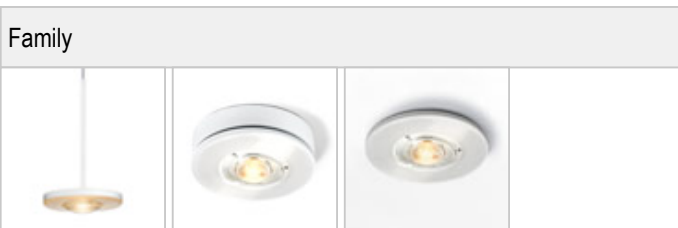

EUCLID / 3D C

 100871ch		chrome
 100871mcgy		mattchrome wet-painted
 100871sw		black wet-painted
 100871ws		white wet-painted

EUCLID / 3D C

		IP20			LED
		A		15 W	min. 1200 lm
	80				

**Product data**

Art.-No.: 100871ch  
 Safety class: I

**Lamp type**

Lamp type: LED  
 Power: max. 15 W  
 Luminous flux (lm): min. 1200  
 Lichttemperatur: 2700K  
 Color rendering: CRI 90

**Designer:** Dirk Wortmeyer