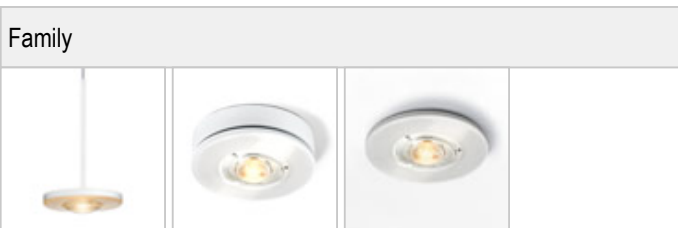

EUCLID / 3D AC C

	100871ch		chrome
	100871mcgy		mattchrome wet-painted
	100871sw		black wet-painted
	100871ws		white wet-painted

EUCLID / 3D AC C

		IP20		R,C		LED
		A		LED	12 W	min. 950 lm
	80	CRI 90				

Product data

Art.-No.: 100871ch
 Safety class: I

Lamp type

Lamp type: LED
 Power: max. 12 W
 Luminous flux (lm): min. 950
 Lichttemperatur: 2700K
 Color rendering: CRI 90

Designer: Dirk Wortmeyer