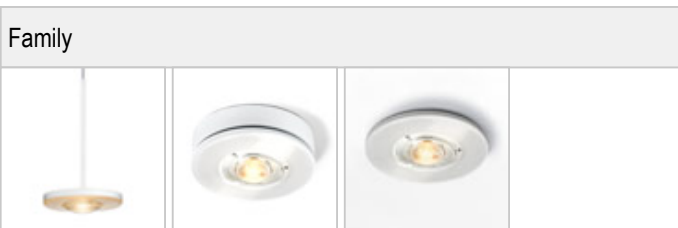

EUCLID / 3D C

	100871ch		chrome
	100871mcgy		mattchrome wet-painted
	100871sw		black wet-painted
	100871ws		white wet-painted

EUCLID / 3D C

		IP20		R.C		LED
		A		LED	15 W	min. 1200 lm
	80					

**Product data**

Art.-No.: 100871ch

Safety class: I

**Lamp type**

Lamp type: LED

Power: max. 15 W

Luminous flux (lm): min. 1200

Lichttemperatur: 2700K

Color rendering: CRI 90