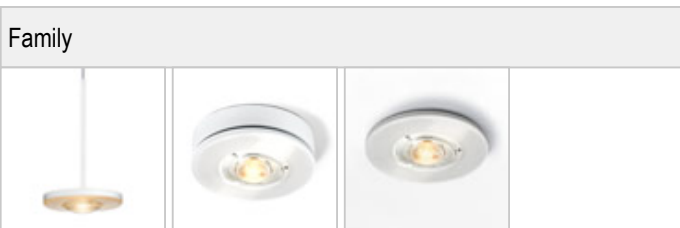

EUCLID / 3D AC C

	100871ch		chrome
	100871mcgy		mattchrome wet-painted
	100871sw		black wet-painted
	100871ws		white wet-painted

EUCLID / 3D AC C

		IP20		R,C		LED
		A		LED	12 W	min. 950 lm
	80					

**Product data**

Art.-No.: 100871mcgy

Safety class: I

**Lamp type**

Lamp type: LED

Power: max. 12 W

Luminous flux (lm): min. 950

Lichttemperatur: 2700K

Color rendering: CRI 90