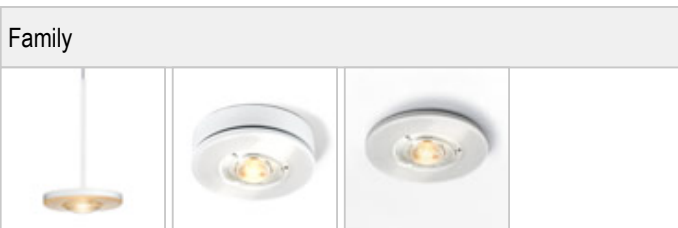

EUCLID / 3D C

	100871ch		chrome
	100871mcgy		matchrome wet-painted
	100871sw		black wet-painted
	100871ws		white wet-painted

EUCLID / 3D C

		IP20			LED
		LED	15 W	min. 1200 lm	2700K
	80				

Product data

Art.-No.: 100871mcgy

Safety class: I

Lamp type

Lamp type: LED

Power: max. 15 W

Luminous flux (lm): min. 1200

Lichttemperatur: 2700K

Color rendering: CRI 90

Designer: Dirk Wortmeyer