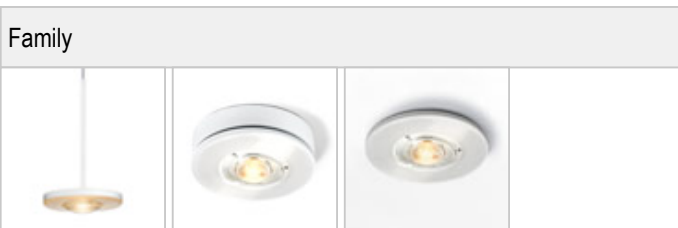

EUCLID / 3D C

	100871ch		chrome
	100871mcgy		mattchrome wet-painted
	100871sw		black wet-painted
	100871ws		white wet-painted

EUCLID / 3D C

		IP20			LED
		LED	15 W	min. 1200 lm	2700K
	80				

Product data

Art.-No.: 100871mcgy

Safety class: I

Lamp type

Lamp type: LED

Power: max. 15 W

Luminous flux (lm): min. 1200

Lichttemperatur: 2700K

Color rendering: CRI 90

Designer: Dirk Wortmeyer