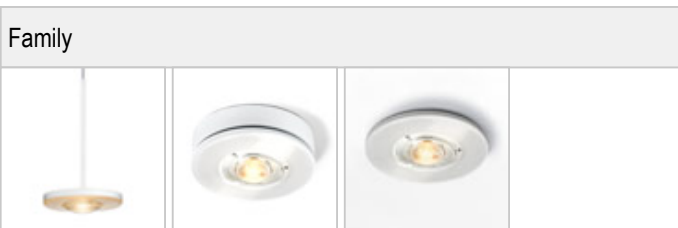

EUCLID / 3D C

	100871ch		chrome
	100871mcgy		matchrome wet-painted
	100871sw		black wet-painted
	100871ws		white wet-painted

EUCLID / 3D C

		IP20			LED
		LED	15 W	min. 1200 lm	2700K
	80				

**Product data**

Art.-No.: 100871mcgy

Safety class: I

**Lamp type**

Lamp type: LED

Power: max. 15 W

Luminous flux (lm): min. 1200

Lichttemperatur: 2700K

Color rendering: CRI 90