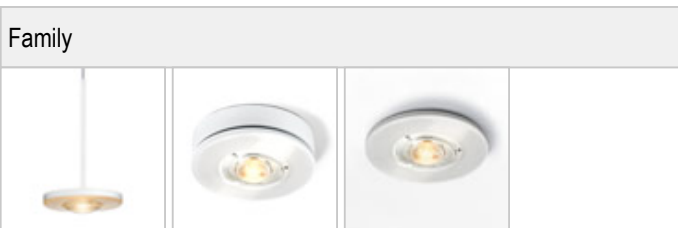

EUCLID / 3D C

	100871ch		chrome
	100871mcgy		matte chrome wet-painted
	100871sw		black wet-painted
	100871ws		white wet-painted

EUCLID / 3D C

		IP20		R.C		LED
		A		LED	15 W	min. 1200 lm
	80	CRI 90				

**Product data**

Art.-No.: 100871mcgy

Safety class: I

**Lamp type**

Lamp type: LED

Power: max. 15 W

Luminous flux (lm): min. 1200

Lichttemperatur: 2700K

Color rendering: CRI 90