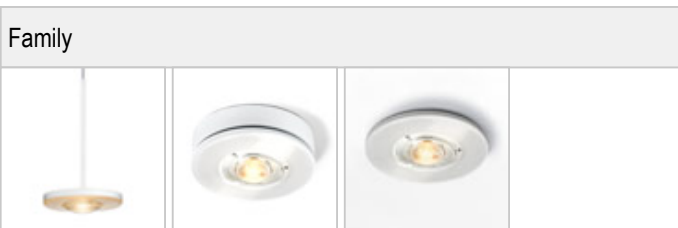

EUCLID / 3D C

 100871ch		chrome
 100871mcgy		mattchrome wet-painted
 100871sw		black wet-painted
 100871ws		white wet-painted

EUCLID / 3D C

		IP20			LED
			15 W	min. 1200 lm	2700K
CRI 90	80				

Product data

Art.-No.: 100871sw
 Safety class: I

Lamp type

Lamp type: LED
 Power: max. 15 W
 Luminous flux (lm): min. 1200
 Lichttemperatur: 2700K
 Color rendering: CRI 90

Designer: Dirk Wortmeyer