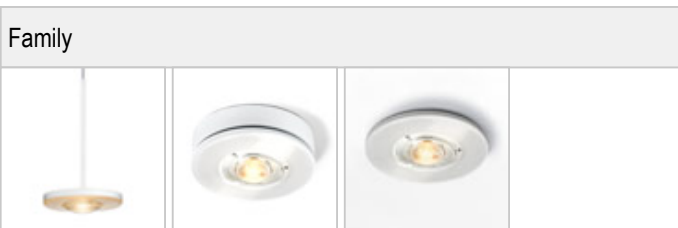

EUCLID / 3D C

| | | |
|---|---|------------------------|
|  100871ch |  | chrome |
|  100871mcgy |  | mattchrome wet-painted |
|  100871sw |  | black wet-painted |
|  100871ws |  | white wet-painted |

EUCLID / 3D C

| | | | | | |
|---|---|---|---|---|-------|
|  |  | IP20 |  |  | LED |
|  |  |  | 15 W | min. 1200 lm | 2700K |
| CRI 90 | 80 |  | | | |

Product data

Art.-No.: 100871sw
 Safety class: I

Lamp type

Lamp type: LED
 Power: max. 15 W
 Luminous flux (lm): min. 1200
 Lichttemperatur: 2700K
 Color rendering: CRI 90