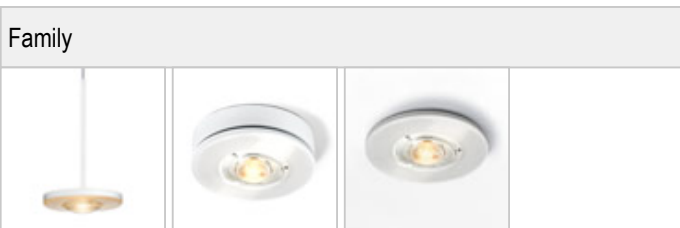

EUCLID / 3D AC C

 100871ch		chrome
 100871mcgy		mattchrome wet-painted
 100871sw		black wet-painted
 100871ws		white wet-painted

EUCLID / 3D AC C

		IP20		R.C		LED
		A		LED	12 W	min. 950 lm
	80	CRI 90		40°		

Product data

Art.-No.: 100871sw

Safety class: I

Lamp type

Lamp type: LED

Power: max. 12 W

Luminous flux (lm): min. 950

Lichttemperatur: 2700K