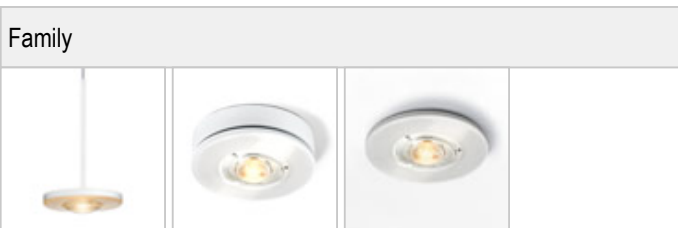

EUCLID / 3D C

 100871ch		chrome
 100871mcgy		mattchrome wet-painted
 100871sw		black wet-painted
 100871ws		white wet-painted

EUCLID / 3D C

		IP20		R,C		LED
		A		LED	15 W	min. 1200 lm
	80	CRI 90		40°		

Product data

Art.-No.: 100871sw
 Safety class: I

Lamp type

Lamp type: LED
 Power: max. 15 W
 Luminous flux (lm): min. 1200
 Lichttemperatur: 2700K
 Color rendering: CRI 90

Designer: Dirk Wortmeyer