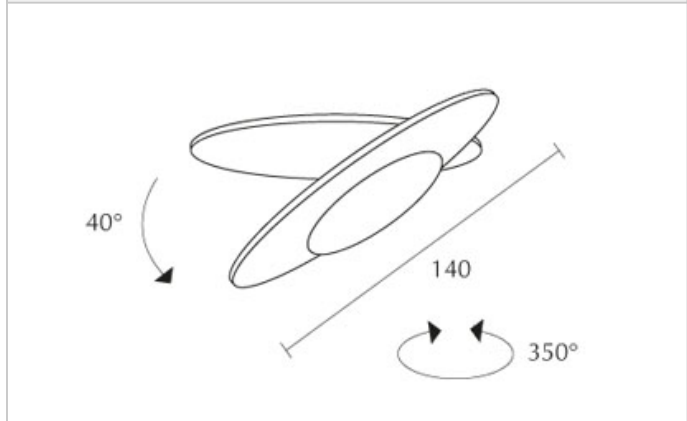

EUCLID / 3D C

100871ws

EUCLID / 3D C

 100871ch		chrome
 100871mcgy		mattchrome wet-painted
 100871sw		black wet-painted
 100871ws		white wet-painted

Family

EUCLID / 3D C

		IP20		R.C		LED
		A		LED	15 W	min. 1200 lm
	80	CRI 90		40°		

Product data

Art.-No.: 100871ws
 Safety class: I

Lamp type

Lamp type: LED
 Power: max. 15 W
 Luminous flux (lm): min. 1200
 Lichttemperatur: 2700K
 Color rendering: CRI 90

Designer: Dirk Wortmeyer