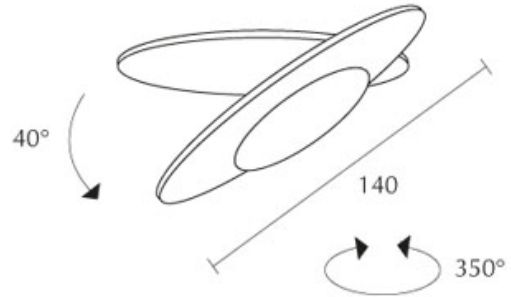

EUCLID / 3D C

100871ws

EUCLID / 3D C

 100871ch		chrome
 100871mcgy		mattchrome wet-painted
 100871sw		black wet-painted
 100871ws		white wet-painted

Family

EUCLID / 3D C

		IP20		R.C		LED
		A		LED	15 W	min. 1200 lm
	80	CRI 90				

Product data

Art.-No.: 100871ws

Safety class: I

Lamp type

Lamp type: LED

Power: max. 15 W

Luminous flux (lm): min. 1200

Lichttemperatur: 2700K