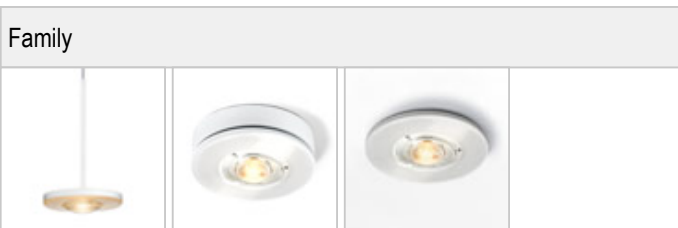

EUCLID / 3D C

 100871ch		chrome
 100871mcgy		mattchrome wet-painted
 100871sw		black wet-painted
 100871ws		white wet-painted

EUCLID / 3D C

		IP20			LED
		A		15 W	min. 1200 lm
	80				

Product data

Art.-No.: 100871ws
 Safety class: I

Lamp type

Lamp type: LED
 Power: max. 15 W
 Luminous flux (lm): min. 1200
 Lichttemperatur: 2700K
 Color rendering: CRI 90

Designer: Dirk Wortmeyer