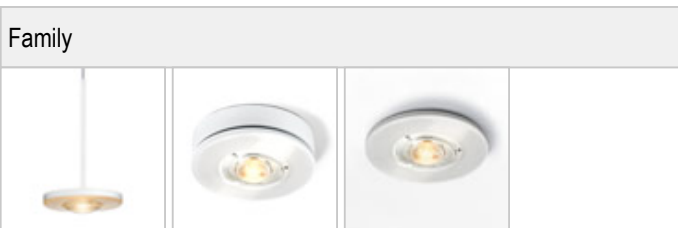

EUCLID / 3D C

 100871ch		chrome
 100871mcgy		mattchrome wet-painted
 100871sw		black wet-painted
 100871ws		white wet-painted

EUCLID / 3D C

		IP20			LED
		LED	15 W	min. 1200 lm	2700K
CRI 90	80				

Product data

Art.-No.: 100871ws

Safety class: I

Lamp type

Lamp type: LED

Power: max. 15 W

Luminous flux (lm): min. 1200

Lichttemperatur: 2700K

Color rendering: CRI 90