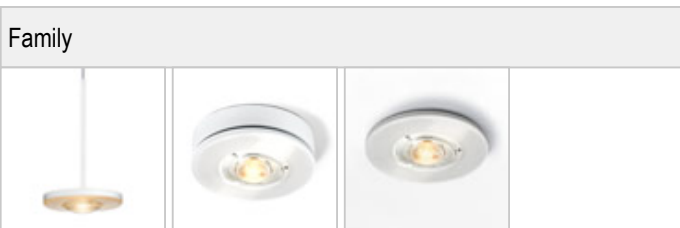

EUCLID / 3D AC C

 100871ch		chrome
 100871mcgy		mattchrome wet-painted
 100871sw		black wet-painted
 100871ws		white wet-painted

EUCLID / 3D AC C

		IP20		R.C		LED
		A		LED	12 W	min. 950 lm
	80					

**Product data**

Art.-No.: 100871ws  
 Safety class: I

**Lamp type**

Lamp type: LED  
 Power: max. 12 W  
 Luminous flux (lm): min. 950  
 Lichttemperatur: 2700K  
 Color rendering: CRI 90

**Designer:** Dirk Wortmeyer