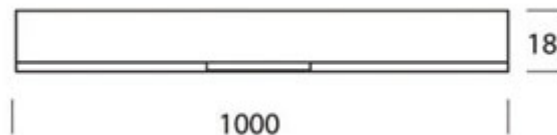

ASTA / DIFFUS C

100879ch

ASTA / DIFFUS C

	100879ch		chrome
	100879mcgy		mattchrome wet-painted
	100879sw		black wet-painted
	100879ws		white wet-painted

ASTA / DIFFUS C

		IP20			LED	
			26 W	min. 2000 lm	2700K	
						

**Product data**

Art.-No.: 100879ch  
 Safety class: I

**Lamp type**

Lamp type: LED  
 Power: max. 26 W  
 Luminous flux (lm): min. 2000  
 Lichttemperatur: 2700K  
 Color rendering: CRI 90

**Designer:** Dirk Wortmeyer