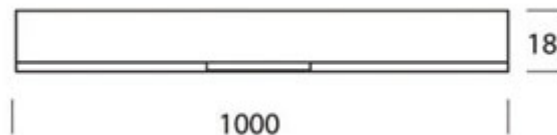

ASTA / DIFFUS C

100879ch

ASTA / DIFFUS C

	100879ch		chrome
	100879mcgy		mattchrome wet-painted
	100879sw		black wet-painted
	100879ws		white wet-painted

ASTA / DIFFUS C

		IP20			LED	
			26 W	min. 2000 lm	2700K	
						

Product data

Art.-No.: 100879ch
 Safety class: I

Lamp type

Lamp type: LED
 Power: max. 26 W
 Luminous flux (lm): min. 2000
 Lichttemperatur: 2700K
 Color rendering: CRI 90

Designer: Dirk Wortmeyer