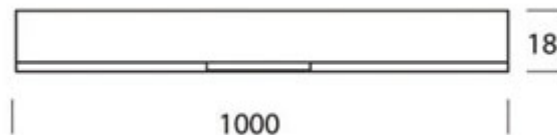

ASTA / DIFFUS C

100879ch

ASTA / DIFFUS C

	100879ch		chrome
	100879mcgy		mattchrome wet-painted
	100879sw		black wet-painted
	100879ws		white wet-painted

ASTA / DIFFUS C

		IP20		R.C		LED
		A		LED	26 W	min. 2000 lm
		CRI 90				

Product data

Art.-No.: 100879ch
 Safety class: I

Lamp type

Lamp type: LED
 Power: max. 26 W
 Luminous flux (lm): min. 2000
 Lichttemperatur: 2700K
 Color rendering: CRI 90

Designer:

Dirk Wortmeyer