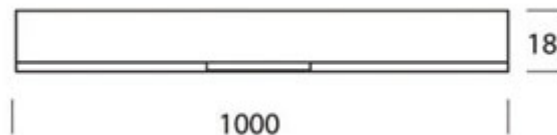

ASTA / DIFFUS C

100879ch

ASTA / DIFFUS C

	100879ch		chrome
	100879mcgy		mattchrome wet-painted
	100879sw		black wet-painted
	100879ws		white wet-painted

ASTA / DIFFUS C

		IP20			LED
		LED	26 W	min. 2000 lm	2700K
					

Product data

Art.-No.: 100879ch
 Safety class: I

Lamp type

Lamp type: LED
 Power: max. 26 W
 Luminous flux (lm): min. 2000
 Lichttemperatur: 2700K
 Color rendering: CRI 90

Designer: Dirk Wortmeyer