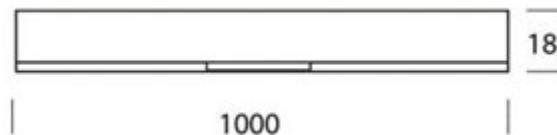

ASTA / DIFFUS C

100879ch

ASTA / DIFFUS C

|  |            |   |                        |
|--|------------|---|------------------------|
|  | 100879ch   |  | chrome                 |
|  | 100879mcgy |  | mattchrome wet-painted |
|  | 100879sw   |  | black wet-painted      |
|  | 100879ws   |  | white wet-painted      |

ASTA / DIFFUS C

|   |   |  |  |   |       |  |
|---|---|--|--|---|-------|--|
|  |  | IP20   |  |  | LED   |  |
|  |  |  | 26 W   | min. 2000 lm  | 2700K |  |
|  |  |  |  |   |       |  |

**Product data**

Art.-No.: 100879ch  
 Safety class: I

**Lamp type**

Lamp type: LED  
 Power: max. 26 W  
 Luminous flux (lm): min. 2000  
 Lichttemperatur: 2700K  
 Color rendering: CRI 90

**Designer:** Dirk Wortmeyer