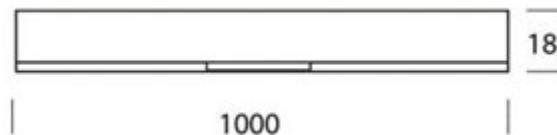

ASTA / DIFFUS C

100879mcgy

ASTA / DIFFUS C

	100879ch		chrome
	100879mcgy		mattchrome wet-painted
	100879sw		black wet-painted
	100879ws		white wet-painted

ASTA / DIFFUS C

		IP20		R, L		LED	
		A		LED	26 W	min. 2000 lm	2700 K
		CRI 90					

Product data

Art.-No.: 100879mcgy
 Safety class: I

Lamp type

Lamp type: LED
 Power: max. 26 W
 Luminous flux (lm): min. 2000
 Lichttemperatur: 2700K
 Color rendering: CRI 90

Designer: Dirk Wortmeyer