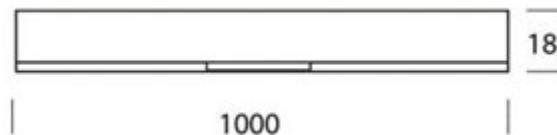

ASTA / DIFFUS C

100879mcgy

ASTA / DIFFUS C

	100879ch		chrome
	100879mcgy		mattchrome wet-painted
	100879sw		black wet-painted
	100879ws		white wet-painted

ASTA / DIFFUS C

		IP20		R, L		LED	
		A		LED	26 W	min. 2000 lm	2700 K
		CRI 90					

Product data

Art.-No.: 100879mcgy
 Safety class: I

Lamp type

Lamp type: LED
 Power: max. 26 W
 Luminous flux (lm): min. 2000
 Lichttemperatur: 2700K
 Color rendering: CRI 90

Designer:

Dirk Wortmeyer