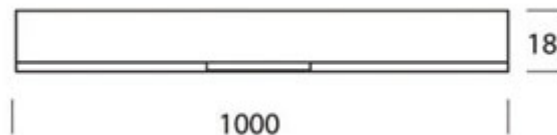

ASTA / DIFFUS C

100879mcgy

ASTA / DIFFUS C

	100879ch		chrome
	100879mcgy		mattchrome wet-painted
	100879sw		black wet-painted
	100879ws		white wet-painted

ASTA / DIFFUS C

		IP20		R, L		LED
		LED	26 W	min. 2000 lm	2700 K	
						

Product data

Art.-No.: 100879mcgy
 Safety class: I

Lamp type

Lamp type: LED
 Power: max. 26 W
 Luminous flux (lm): min. 2000
 Lichttemperatur: 2700K
 Color rendering: CRI 90

Designer: Dirk Wortmeyer