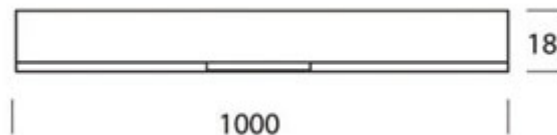

ASTA / DIFFUS C

100879ws

ASTA / DIFFUS C

	100879ch		chrome
	100879mcgy		mattchrome wet-painted
	100879sw		black wet-painted
	100879ws		white wet-painted

ASTA / DIFFUS C

		IP20		R, L		LED	
		A		LED	26 W	min. 2000 lm	2700 K
		CRI 90					

Product data

Art.-No.: 100879ws
 Safety class: I

Lamp type

Lamp type: LED
 Power: max. 26 W
 Luminous flux (lm): min. 2000
 Lichttemperatur: 2700K
 Color rendering: CRI 90

Designer: Dirk Wortmeyer