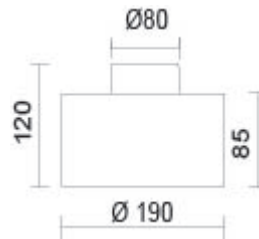

CANTARA GLAS / 190 DOWN LED C

CANTARA GLAS / 190 DOWN LED C

 101025ws  Black inside silver

Family

CANTARA GLAS / 190 DOWN LED C

Light

Mouth-blown glass made of two layers, on the outside: white silk matt, on the inside: white silk matt for a soft distribution of light

Acrylic lens for precise images of light with a soft levelling light contour

Design

Surface matt chrome-plated

Cover made out of impact-resistant ABS- plastic

| | | | | | |
|---|--------|--|---|---|--------|
|  | 350 mA |  |  |  | LED |
|  | LED | 15 W | min. 1250 lm | 2700K | CRI 97 |
|  | | | | | |

Product data

Art.-No.: 101025ws

Safety class: II

Lamp type

Lamp type: LED

Power: max. 15 W

Luminous flux (lm): min. 1250

Lichttemperatur: 2700K