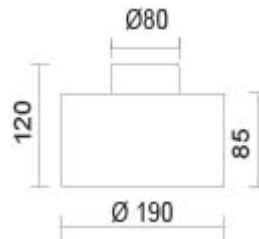

CANTARA GLAS / 190 DOWN LED C

CANTARA GLAS / 190 DOWN LED C

 101025ws  Black inside silver

Family

CANTARA GLAS / 190 DOWN LED C

Light

Mouth-blown glass made of two layers, on the outside: white silk matt, on the inside: white silk matt for a soft distribution of light

Acrylic lens for precise images of light with a soft levelling light contour

Design

Surface matt chrome-plated

Cover made out of impact-resistant ABS- plastic

	350 mA				LED	
		15 W	min. 1250 lm	2700K	CRI 97	
						

Product data

Art.-No.: 101025ws

Safety class: II

Lamp type

Lamp type: LED

Power: max. 15 W

Luminous flux (lm): min. 1250

Lichttemperatur: 2700K