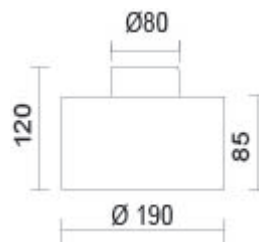

CANTARA GLAS / 190 DOWN LED C

101025ws

CANTARA GLAS / 190 DOWN LED C

 101025ws  Black inside silver

Family

CANTARA GLAS / 190 DOWN LED C

Light

Mouth-blown glass made of two layers, on the outside: white silk matt, on the inside: white silk matt for a soft distribution of light

Acrylic lens for precise images of light with a soft levelling light contour

Design

Surface matt chrome-plated

Cover made out of impact-resistant ABS- plastic

	350 mA				LED
	LED	15 W	min. 1250 lm	2700K	CRI 97
					

Product data

Art.-No.: 101025ws

Safety class: II

Lamp type

Lamp type: LED

Power: max. 15 W

Luminous flux (lm): min. 1250

Lichttemperatur: 2700K