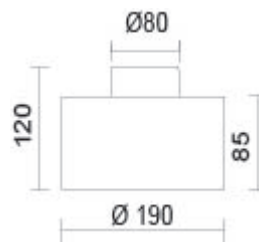

CANTARA GLAS / 190 DOWN LED C

CANTARA GLAS / 190 DOWN LED C

 101026ws  Bronze inside white

Family

CANTARA GLAS / 190 DOWN LED C

Light

Mouth-blown glass made of two layers, on the outside: white silk matt, on the inside: white silk matt for a soft distribution of light

Acrylic lens for precise images of light with a soft levelling light contour

Design

Surface high-gloss chrome plated

Cover made out of impact-resistant ABS- plastic

	350 mA				LED
	LED	15 W	min. 1250 lm	2700K	CRI 97
					

Product data

Art.-No.: 101026ws

Safety class: II

Lamp type

Lamp type: LED

Power: max. 15 W

Luminous flux (lm): min. 1250

Lichttemperatur: 2700K