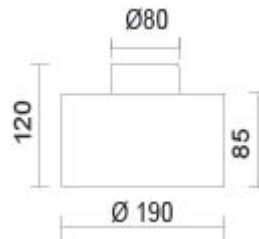

CANTARA GLAS / 190 DOWN LED C

CANTARA GLAS / 190 DOWN LED C

 101026ws  W Bronze inside white

Family

CANTARA GLAS / 190 DOWN LED C

Light

Mouth-blown glass made of two layers, on the outside: white silk matt, on the inside: white silk matt for a soft distribution of light

Acrylic lens for precise images of light with a soft levelling light contour

Design

Surface high-gloss chrome plated

Cover made out of impact-resistant ABS- plastic

	350 mA			LED	
	LED	15 W	min. 1250 lm	2700K	CRI 97
					

Product data

Art.-No.: 101026ws

Safety class: II

Lamp type

Lamp type: LED

Power: max. 15 W

Luminous flux (lm): min. 1250

Lichttemperatur: 2700K