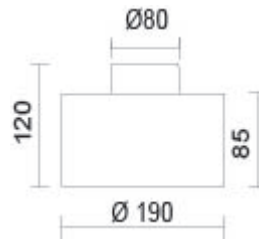

CANTARA GLAS / 190 DOWN LED C

CANTARA GLAS / 190 DOWN LED C

 101026ws  W Bronze inside white

Family

CANTARA GLAS / 190 DOWN LED C

Light

Mouth-blown glass made of two layers, on the outside: white silk matt, on the inside: white silk matt for a soft distribution of light

Acrylic lens for precise images of light with a soft levelling light contour

Design

Surface high-gloss chrome plated

Cover made out of impact-resistant ABS- plastic

	350 mA				LED
	LED	15 W	min. 1250 lm	2700K	CRI 97
					

Product data

Art.-No.: 101026ws

Safety class: II

Lamp type

Lamp type: LED

Power: max. 15 W

Luminous flux (lm): min. 1250

Lichttemperatur: 2700K