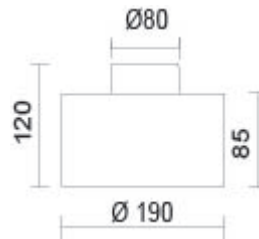

CANTARA GLAS / 190 DOWN LED C

101026ws

CANTARA GLAS / 190 DOWN LED C

 101026ws  Bronze inside white

Family

CANTARA GLAS / 190 DOWN LED C

Light

Mouth-blown glass made of two layers, on the outside: white silk matt, on the inside: white silk matt for a soft distribution of light

Acrylic lens for precise images of light with a soft levelling light contour

Design

Surface high-gloss chrome plated

Cover made out of impact-resistant ABS- plastic

	350 mA			LED	
	LED	15 W	min. 1250 lm	2700K	CRI 97
					

Product data

Art.-No.: 101026ws

Safety class: II

Lamp type

Lamp type: LED

Power: max. 15 W

Luminous flux (lm): min. 1250

Lichttemperatur: 2700K