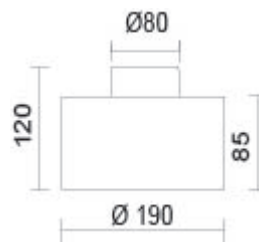

CANTARA GLAS / 190 DOWN LED C

CANTARA GLAS / 190 DOWN LED C

 101026ws  Bronze inside white

Family

CANTARA GLAS / 190 DOWN LED C

Light

Mouth-blown glass made of two layers, on the outside: white silk matt, on the inside: white silk matt for a soft distribution of light

Acrylic lens for precise images of light with a soft levelling light contour

Design

Surface high-gloss chrome plated

Cover made out of impact-resistant ABS- plastic

	350 mA				LED	
		15 W	min. 1250 lm	2700K	CRI 97	
						

Product data

Art.-No.: 101026ws

Safety class: II

Lamp type

Lamp type: LED

Power: max. 15 W

Luminous flux (lm): min. 1250

Lichttemperatur: 2700K