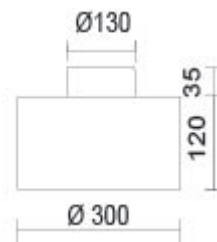

CANTARA GLAS / 300 DOWN LED S

101030ws

CANTARA GLAS / 300 DOWN LED S

101030ws White

Family

CANTARA GLAS / 300 DOWN LED S

Light

Mouth-blown glass made of two layers, on the outside: white silk matt, on the inside: white silk matt for a soft distribution of light

Acrylic lens for precise images of light with a soft levelling light contour

Design

Surface matt chrome-plated

Cover made out of impact-resistant ABS- plastic

	350 mA					LED
		15 W	min. 1250 lm	2700K	CRI 97	

Product data

Art.-No.: 101030ws

Safety class: II

Lamp type

Lamp type: LED

Power: max. 15 W

Luminous flux (lm): min. 1250

Lichttemperatur: 2700K