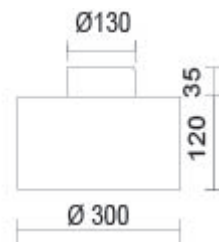

CANTARA GLAS / 300 DOWN LED S

CANTARA GLAS / 300 DOWN LED S

 101036ws  W Bronze inside white

Family

CANTARA GLAS / 300 DOWN LED S

**Light**

Mouth-blown glass made of two layers, on the outside: white silk matt, on the inside: white silk matt for a soft distribution of light

Acrylic lens for precise images of light with a soft levelling light contour

**Design**

Surface matt chrome-plated

Cover made out of impact-resistant ABS- plastic

	350 mA				LED
	LED	15 W	min. 1250 lm	2700K	CRI 97
					

**Product data**

Art.-No.: 101036ws

Safety class: II

**Lamp type**

Lamp type: LED

Power: max. 15 W

Luminous flux (lm): min. 1250

Lichttemperatur: 2700K