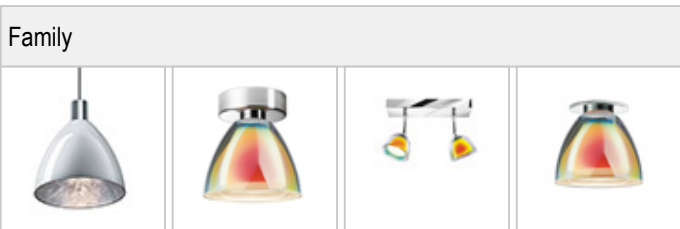

SILVA / NEO 110 DOWN LED PD S

101081ch	Orange-yellow
101081mcgy	Orange-yellow

SILVA / NEO 110 DOWN LED PD S

**Light**  
Mouth-blown glass made of two layers, on the outside: white silk matt, on the inside: white silk matt for a soft distribution of light

**Design**  
Surface high-gloss chrome plated  
Mouth-blown crystal glass, dichroically metallised 35 to 45 times  
Lamp head made out of brass  
Electrical cable transparent  
Cover made out of impact-resistant ABS- plastic

	300 mA			
			10 W	min. 800 lm
CRI 90				2700K

**Product data**

Art.-No.: 101081ch  
Safety class: II

**Lamp type**

Lamp type: LED  
Power: max. 10 W  
Luminous flux (lm): min. 800  
Lichttemperatur: 2700K  
Color rendering: CRI 90