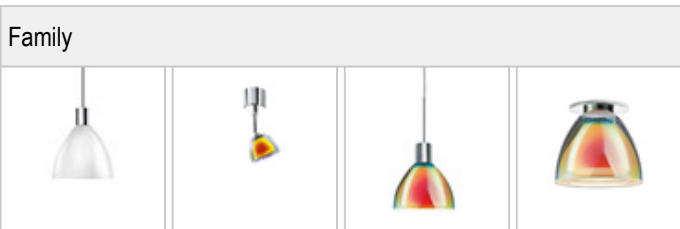

SILVA / NEO 110 DOWN LED S

	101081ch		Orange-yellow
	101081mcgy		Orange-yellow

SILVA / NEO 110 DOWN LED S

**Light**  
Mouth-blown glass made of two layers, on the outside: white silk matt, on the inside: white silk matt for a soft distribution of light

**Design**  
Surface high-gloss chrome plated  
Mouth-blown crystal glass, dichroically metallised 35 to 45 times  
Lamp head made out of brass  
Electrical cable transparent  
Cover made out of impact-resistant ABS- plastic

	300 mA			
			10 W	min. 800 lm
				2700K

**Product data**

Art.-No.: 101081ch  
Safety class: II

**Lamp type**

Lamp type: LED  
Power: max. 10 W  
Luminous flux (lm): min. 800  
Lichttemperatur: 2700K  
Color rendering: CRI 90