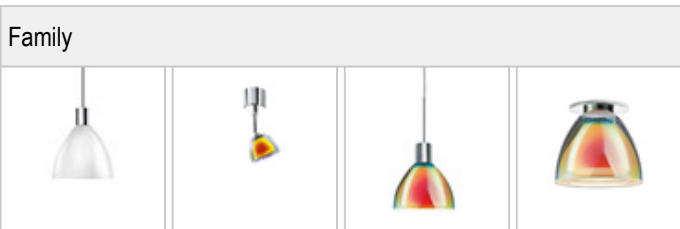

SILVA / NEO 110 DOWN LED S

	101081ch		Orange-yellow
	101081mcgy		Orange-yellow

SILVA / NEO 110 DOWN LED S

Light
Mouth-blown glass made of two layers, on the outside: white silk matt, on the inside: white silk matt for a soft distribution of light

Design
Surface high-gloss chrome plated
Mouth-blown crystal glass, dichroically metallised 35 to 45 times
Lamp head made out of brass
Electrical cable transparent
Cover made out of impact-resistant ABS- plastic

	300 mA			
			10 W	min. 800 lm
				2700K

Product data

Art.-No.: 101081ch
Safety class: II

Lamp type

Lamp type: LED
Power: max. 10 W
Luminous flux (lm): min. 800
Lichttemperatur: 2700K
Color rendering: CRI 90