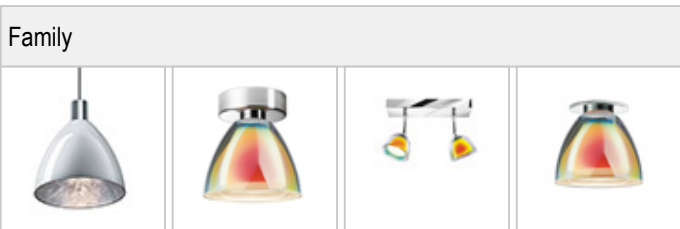

SILVA / NEO 110 DOWN LED PD S

	101081ch		Orange-yellow
	101081mcgy		Orange-yellow

SILVA / NEO 110 DOWN LED PD S

Light
Mouth-blown glass made of two layers, on the outside: white silk matt, on the inside: white silk matt for a soft distribution of light

Design
Surface high-gloss chrome plated
Mouth-blown crystal glass, dichroically metallised 35 to 45 times
Lamp head made out of brass
Electrical cable transparent
Cover made out of impact-resistant ABS- plastic

	300 mA			
			10 W	min. 800 lm
				2700K

Product data

Art.-No.: 101081ch
Safety class: II

Lamp type

Lamp type: LED
Power: max. 10 W
Luminous flux (lm): min. 800
Lichttemperatur: 2700K
Color rendering: CRI 90