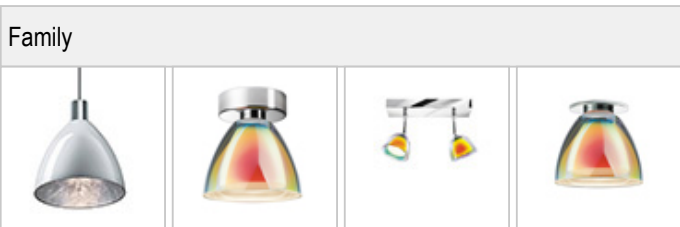

SILVA / NEO 110 DOWN LED PD S

101081ch	Orange-yellow
101081mcgy	Orange-yellow

SILVA / NEO 110 DOWN LED PD S

**Light**  
Mouth-blown glass made of two layers, on the outside: white silk matt, on the inside: white silk matt for a soft distribution of light

**Design**  
Surface matt chrome-plated  
Mouth-blown crystal glass, dichroically metallised 35 to 45 times  
Lamp head made out of brass  
Electrical cable transparent  
Cover made out of impact-resistant ABS- plastic

	300 mA			
			10 W	min. 800 lm
CRI 90				2700K

**Product data**

Art.-No.: 101081mcgy  
Safety class: II

**Lamp type**

Lamp type: LED  
Power: max. 10 W  
Luminous flux (lm): min. 800  
Lichttemperatur: 2700K  
Color rendering: CRI 90