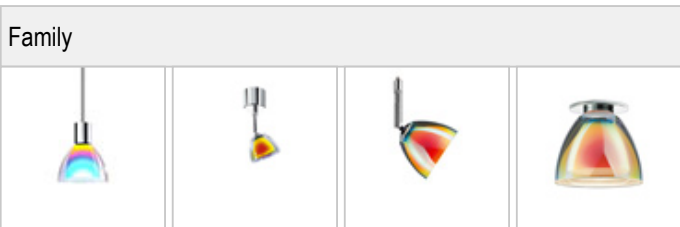

SILVA / NEO 110 DOWN LED S

	101082ch		Blue-magenta
	101082mcgy		Blue-magenta

SILVA / NEO 110 DOWN LED S

Light
Mouth-blown glass made of two layers, on the outside: white silk matt, on the inside: white silk matt for a soft distribution of light

Design
Surface high-gloss chrome plated
Mouth-blown crystal glass, dichroically metallised 35 to 45 times
Lamp head made out of brass
Electrical cable transparent
Cover made out of impact-resistant ABS- plastic

	300 mA			
			10 W	min. 800 lm
CRI 90				2700K

Product data

Art.-No.: 101082ch
Safety class: II

Lamp type

Lamp type: LED
Power: max. 10 W
Luminous flux (lm): min. 800
Lichttemperatur: 2700K
Color rendering: CRI 90