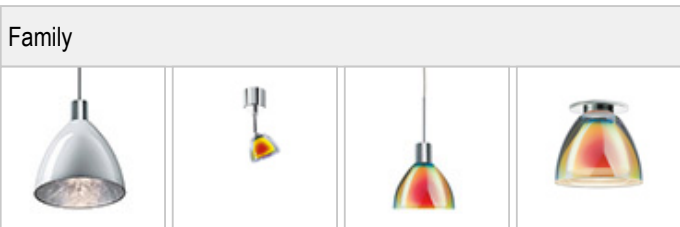

SILVA / NEO 110 DOWN LED PD S

	101082ch		Blue-magenta
	101082mcgy		Blue-magenta

SILVA / NEO 110 DOWN LED PD S

Light
Mouth-blown glass made of two layers, on the outside: white silk matt, on the inside: white silk matt for a soft distribution of light

Design
Surface high-gloss chrome plated
Mouth-blown crystal glass, dichroically metallised 35 to 45 times
Lamp head made out of brass
Electrical cable transparent
Cover made out of impact-resistant ABS- plastic

	300 mA			
			10 W	min. 800 lm
				2700K

Product data

Art.-No.: 101082ch
Safety class: II

Lamp type

Lamp type: LED
Power: max. 10 W
Luminous flux (lm): min. 800
Lichttemperatur: 2700K
Color rendering: CRI 90