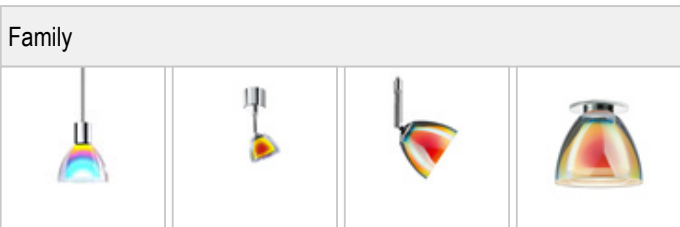

SILVA / NEO 110 DOWN LED S

	101082ch		Blue-magenta
	101082mcgy		Blue-magenta

SILVA / NEO 110 DOWN LED S

Light
Mouth-blown glass made of two layers, on the outside: white silk matt, on the inside: white silk matt for a soft distribution of light

Design
Surface high-gloss chrome plated
Mouth-blown crystal glass, dichroically metallised 35 to 45 times
Lamp head made out of brass
Electrical cable transparent
Cover made out of impact-resistant ABS- plastic

	300 mA				LED
			10 W	min. 800 lm	2700K
					

Product data

Art.-No.: 101082ch
Safety class: II

Lamp type

Lamp type: LED
Power: max. 10 W
Luminous flux (lm): min. 800
Lichttemperatur: 2700K
Color rendering: CRI 90