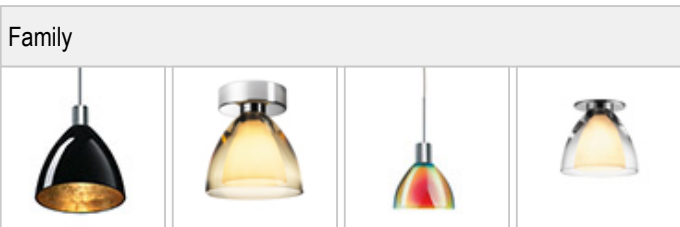

SILVA / NEO 110 DOWN LED S

	101082ch		Blue-magenta
	101082mcgy		Blue-magenta

SILVA / NEO 110 DOWN LED S

Light
Mouth-blown glass made of two layers, on the outside: white silk matt, on the inside: white silk matt for a soft distribution of light

Design
Surface high-gloss chrome plated
Mouth-blown crystal glass, dichroically metallised 35 to 45 times
Lamp head made out of brass
Electrical cable transparent
Cover made out of impact-resistant ABS- plastic

	300 mA			
			10 W	min. 800 lm
				2700K

Product data

Art.-No.: 101082ch
Safety class: II

Lamp type

Lamp type: LED
Power: max. 10 W
Luminous flux (lm): min. 800
Lichttemperatur: 2700K
Color rendering: CRI 90