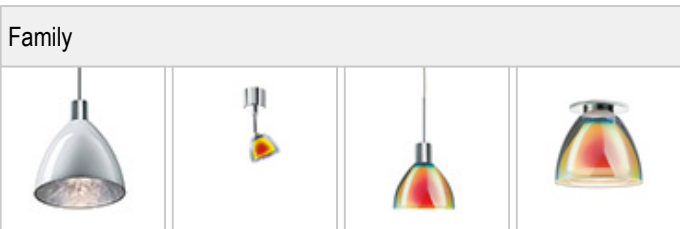

SILVA / NEO 110 DOWN LED PD S

	101082ch		Blue-magenta
	101082mcgy		Blue-magenta

SILVA / NEO 110 DOWN LED PD S

Light
Mouth-blown glass made of two layers, on the outside: white silk matt, on the inside: white silk matt for a soft distribution of light

Design
Surface matt chrome-plated
Mouth-blown crystal glass, dichroically metallised 35 to 45 times
Lamp head made out of brass
Electrical cable transparent
Cover made out of impact-resistant ABS- plastic

	300 mA			
			10 W	min. 800 lm
				2700K

Product data

Art.-No.: 101082mcgy
Safety class: II

Lamp type

Lamp type: LED
Power: max. 10 W
Luminous flux (lm): min. 800
Lichttemperatur: 2700K
Color rendering: CRI 90