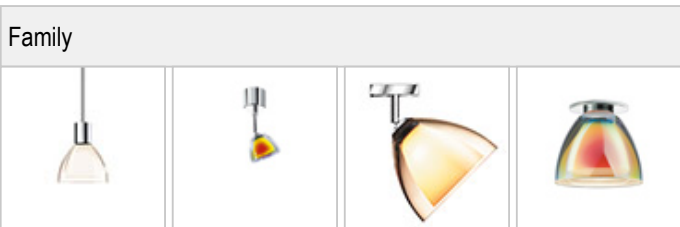

SILVA / NEO 110 DOWN LED S

	101083ch		Smoke
	101083mcgy		Smoke

SILVA / NEO 110 DOWN LED S

**Light**  
Mouth-blown glass made of two layers, on the outside: white silk matt, on the inside: white silk matt for a soft distribution of light

**Design**  
Surface high-gloss chrome plated  
Lamp head made out of brass  
Electrical cable transparent  
Cover made out of impact-resistant ABS- plastic

	300 mA					LED
		LED	10 W	min. 800 lm	2700K	
CRI 90						

**Product data**

Art.-No.: 101083ch  
Safety class: II

**Lamp type**

Lamp type: LED  
Power: max. 10 W  
Luminous flux (lm): min. 800  
Lichttemperatur: 2700K  
Color rendering: CRI 90

**Designer:** BRUCK