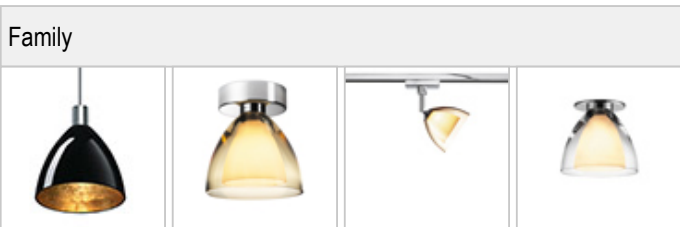

SILVA / NEO 110 DOWN LED S

N	101083ch	SM	Smoke
N	101083mcgy	SM	Smoke

SILVA / NEO 110 DOWN LED S

Light
Mouth-blown glass made of two layers, on the outside: white silk matt, on the inside: white silk matt for a soft distribution of light

Design
Surface high-gloss chrome plated
Lamp head made out of brass
Electrical cable transparent
Cover made out of impact-resistant ABS- plastic

	300 mA					LED
		LED	10 W	min. 800 lm	2700K	
CRI 90						

Product data

Art.-No.: 101083ch
Safety class: II

Lamp type

Lamp type: LED
Power: max. 10 W
Luminous flux (lm): min. 800
Lichttemperatur: 2700K
Color rendering: CRI 90

Designer: BRUCK