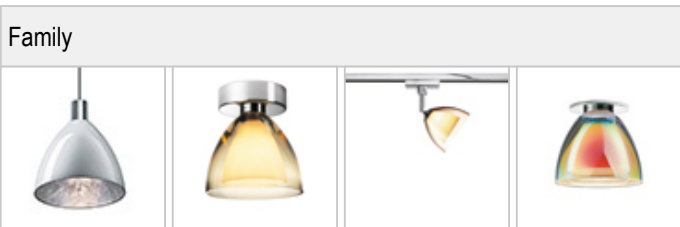

SILVA / NEO 110 DOWN LED PD S

	101083ch		Smoke
	101083mcgy		Smoke

SILVA / NEO 110 DOWN LED PD S

Light
Mouth-blown glass made of two layers, on the outside: white silk matt, on the inside: white silk matt for a soft distribution of light

Design
Surface high-gloss chrome plated
Lamp head made out of brass
Electrical cable transparent
Cover made out of impact-resistant ABS- plastic

	300 mA					LED
		LED	10 W	min. 800 lm	2700K	
CRI 90						

Product data

Art.-No.: 101083ch
Safety class: II

Lamp type

Lamp type: LED
Power: max. 10 W
Luminous flux (lm): min. 800
Lichttemperatur: 2700K
Color rendering: CRI 90

Designer: BRUCK