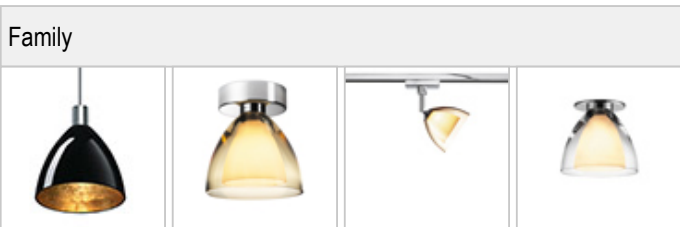

SILVA / NEO 110 DOWN LED S

	101083ch		Smoke
	101083mcgy		Smoke

SILVA / NEO 110 DOWN LED S

**Light**  
Mouth-blown glass made of two layers, on the outside: white silk matt, on the inside: white silk matt for a soft distribution of light

**Design**  
Surface matt chrome-plated  
Lamp head made out of brass  
Electrical cable transparent  
Cover made out of impact-resistant ABS- plastic

	300 mA					LED
		LED	10 W	min. 800 lm	2700K	
CRI 90						

**Product data**

Art.-No.: 101083mcgy

Safety class: II

**Lamp type**

Lamp type: LED

Power: max. 10 W

Luminous flux (lm): min. 800

Lichttemperatur: 2700K