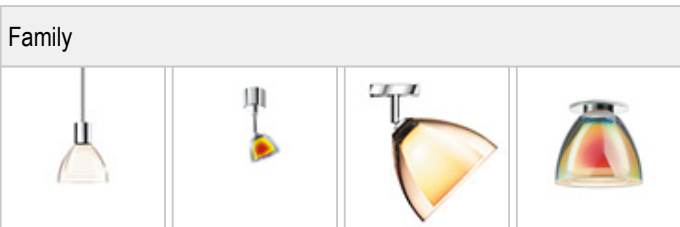

SILVA / NEO 110 DOWN LED S

	101083ch		Smoke
	101083mcgy		Smoke

SILVA / NEO 110 DOWN LED S

Light
Mouth-blown glass made of two layers, on the outside: white silk matt, on the inside: white silk matt for a soft distribution of light

Design
Surface matt chrome-plated
Lamp head made out of brass
Electrical cable transparent
Cover made out of impact-resistant ABS- plastic

	300 mA					LED
			10 W	min. 800 lm	2700K	

Product data

Art.-No.: 101083mcgy

Safety class: II

Lamp type

Lamp type: LED

Power: max. 10 W

Luminous flux (lm): min. 800

Lichttemperatur: 2700K

Color rendering: CRI 90

Designer: BRUCK