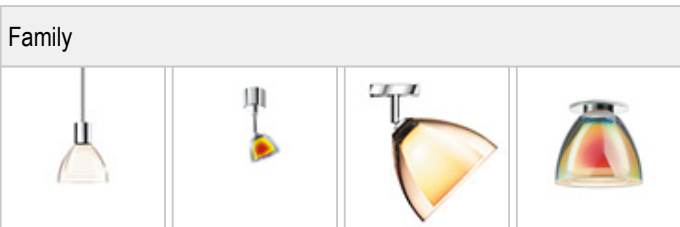

SILVA / NEO 110 DOWN LED S

	101083ch		Smoke
	101083mcgy		Smoke

SILVA / NEO 110 DOWN LED S

Light
Mouth-blown glass made of two layers, on the outside: white silk matt, on the inside: white silk matt for a soft distribution of light

Design
Surface matt chrome-plated
Lamp head made out of brass
Electrical cable transparent
Cover made out of impact-resistant ABS- plastic

	300 mA					LED
		LED	10 W	min. 800 lm	2700K	
CRI 90						

Product data

Art.-No.: 101083mcgy

Safety class: II

Lamp type

Lamp type: LED

Power: max. 10 W

Luminous flux (lm): min. 800

Lichttemperatur: 2700K

Color rendering: CRI 90