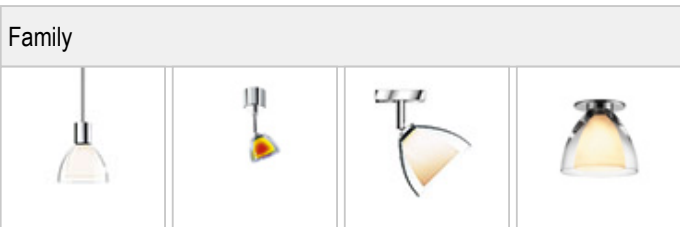

SILVA / NEO 110 DOWN LED S

	101084ch		Crystal clear
	101084mcgy		Crystal clear

SILVA / NEO 110 DOWN LED S

Light
Mouth-blown glass made of two layers, on the outside: white silk matt, on the inside: white silk matt for a soft distribution of light

Design
Surface matt chrome-plated
Lamp head made out of brass
Electrical cable transparent
Cover made out of impact-resistant ABS- plastic

	300 mA					LED
			10 W	min. 800 lm	2700K	

Product data

Art.-No.: 101084mcgy

Safety class: II

Lamp type

Lamp type: LED

Power: max. 10 W

Luminous flux (lm): min. 800

Lichttemperatur: 2700K

Color rendering: CRI 90

Designer: BRUCK