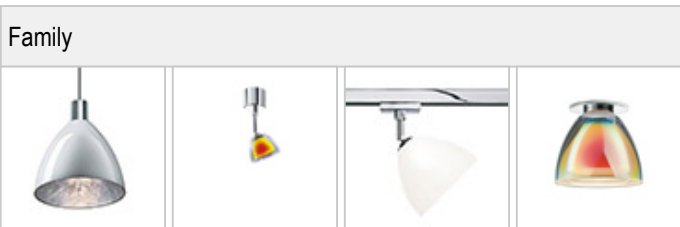

SILVA / NEO 110 DOWN LED PD S

101085ch	White
101085mcgy	White

SILVA / NEO 110 DOWN LED PD S

**Light**  
Mouth-blown glass made of two layers, on the outside: white silk matt, on the inside: white silk matt for a soft distribution of light

**Design**  
Surface high-gloss chrome plated  
Lamp head made out of brass  
Electrical cable transparent  
Cover made out of impact-resistant ABS- plastic

	300 mA					LED
		LED	10 W	min. 800 lm	2700K	
CRI 90						

**Product data**

Art.-No.: 101085ch  
Safety class: II

**Lamp type**

Lamp type: LED  
Power: max. 10 W  
Luminous flux (lm): min. 800  
Lichttemperatur: 2700K  
Color rendering: CRI 90

**Designer:** BRUCK