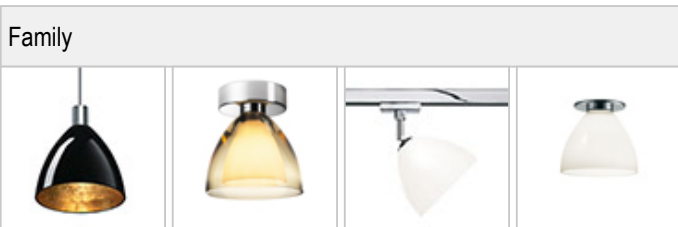

SILVA / NEO 110 DOWN LED S

	101085ch		White
	101085mcgy		White

SILVA / NEO 110 DOWN LED S

Light
Mouth-blown glass made of two layers, on the outside: white silk matt, on the inside: white silk matt for a soft distribution of light

Design
Surface high-gloss chrome plated
Lamp head made out of brass
Electrical cable transparent
Cover made out of impact-resistant ABS- plastic

	300 mA					LED
		LED	10 W	min. 800 lm	2700K	
CRI 90						

Product data

Art.-No.: 101085ch
Safety class: II

Lamp type

Lamp type: LED
Power: max. 10 W
Luminous flux (lm): min. 800
Lichttemperatur: 2700K
Color rendering: CRI 90

Designer: BRUCK