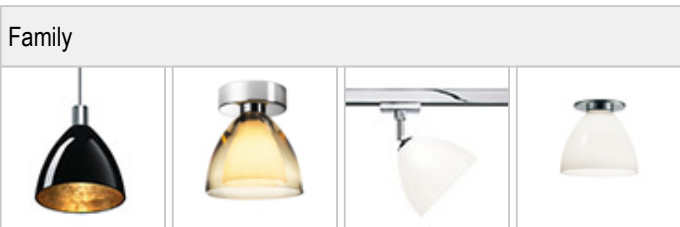

SILVA / NEO 110 DOWN LED S

	101085ch		White
	101085mcgy		White

SILVA / NEO 110 DOWN LED S

Light
Mouth-blown glass made of two layers, on the outside: white silk matt, on the inside: white silk matt for a soft distribution of light

Design
Surface matt chrome-plated
Lamp head made out of brass
Electrical cable transparent
Cover made out of impact-resistant ABS- plastic

	300 mA					LED
		LED	10 W	min. 800 lm	2700K	
CRI 90						

Product data