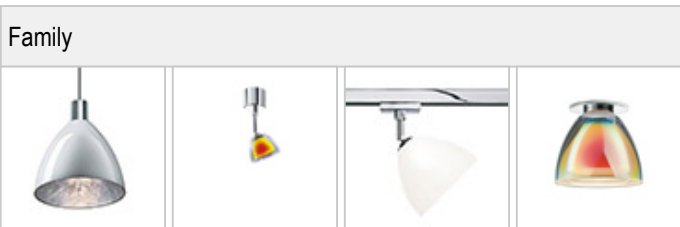

SILVA / NEO 110 DOWN LED PD S

	101085ch		White
	101085mcgy		White

SILVA / NEO 110 DOWN LED PD S

**Light**  
Mouth-blown glass made of two layers, on the outside: white silk matt, on the inside: white silk matt for a soft distribution of light

**Design**  
Surface matt chrome-plated  
Lamp head made out of brass  
Electrical cable transparent  
Cover made out of impact-resistant ABS- plastic

	300 mA					LED
		LED	10 W	min. 800 lm	2700K	
CRI 90						