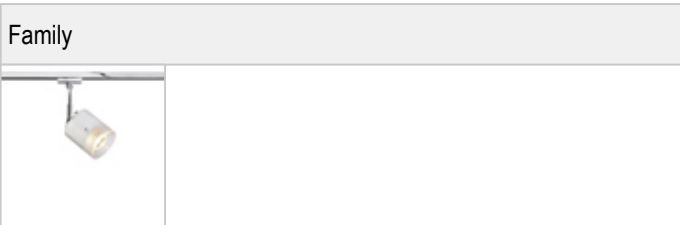

JACK / CANTO DOWN LED PD S

 101106ch	 Crystal clear
 101106mcgy	 Crystal clear

JACK / CANTO DOWN LED PD S

**Light**  
 Reflector with a parabolic contour for a glare-free light  
 Acrylic lens for precise images of light with a soft levelling light contour

**Design**  
 Surface high-gloss chrome plated  
 Mouth-blown, clear crystal glass  
 Lamp head made out of aluminium  
 Electrical cable nickel-plated metal braiding and overlaid with transparent plastic  
 Cover made out of impact-resistant ABS- plastic

350 mA		 DC	 R.C	 LED	
			10 W	min. 800 lm	2700 K
CRI 90					

**Product data**  
 Art.-No.: 101106ch  
 Safety class: II

**Lamp type**  
 Lamp type: LED  
 Power: max. 10 W  
 Luminous flux (lm): min. 800  
 Lichttemperatur: 2700K  
 Color rendering: CRI 90