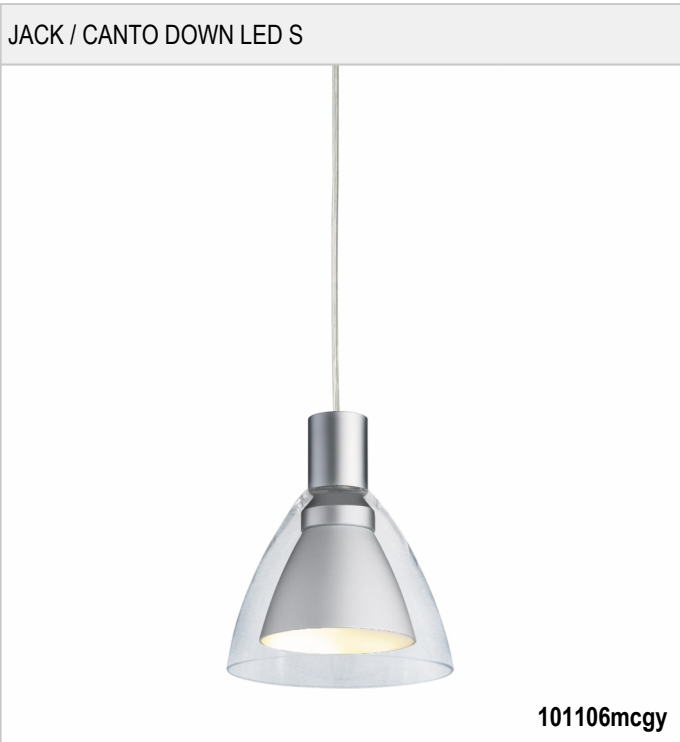

JACK / CANTO DOWN LED S - PENDANT LUMINAIRES

JACK / CANTO DOWN LED S

101106ch	Crystal clear
101106mcgy	Crystal clear

JACK / CANTO DOWN LED S

Light
 Reflector with a parabolic contour for a glare-free light
 Acrylic lens for precise images of light with a soft levelling light contour

Design
 Surface matt chrome-plated
 Mouth-blown, clear crystal glass
 Lamp head made out of aluminium
 Electrical cable nickel-plated metal braiding and overlaid with transparent plastic
 Cover made out of impact-resistant ABS- plastic

350 mA			DC	R.C		LED
		LED	10 W	min. 800 lm	2700 K	
CRI 90						

Product data
 Art.-No.: 101106mcgy
 Safety class: II

Lamp type
 Lamp type: LED
 Power: max. 10 W
 Luminous flux (lm): min. 800
 Lichttemperatur: 2700K
 Color rendering: CRI 90