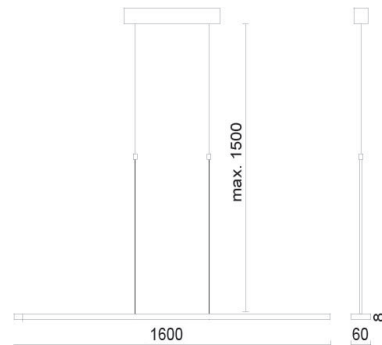

HORIZON / Horizon 1600 -

HORIZON / Horizon 1600

HORIZON / Horizon 1600

100578mcgy

HORIZON / Horizon 1600

	100578mcgy		matchrome wet-painted
	100578ws		white
	100578mg		matchrome wet-painted

Family

Product data

Art.-No.:	100578mcgy
Safety class:	I
Lamp type	
Lamp type:	LED
Power:	max. 30 W
Luminous flux (lm):	min. 2000
Lichttemperatur:	2700K
Color rendering:	CRI 90

Designer: BRUCK