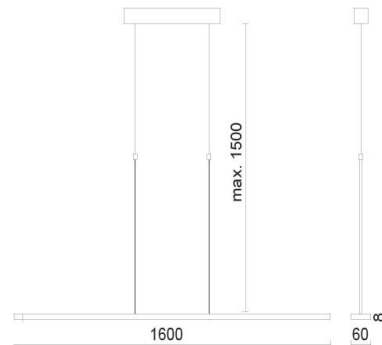

HORIZON / Horizon 1600 -

HORIZON / Horizon 1600

HORIZON / Horizon 1600

100578mcgy

HORIZON / Horizon 1600

	100578mcgy		mattchrome wet-painted
	100578ws		white
	100578mg		mattchrome wet-painted

Family

Product data

Art.-No.:	100578mcgy
Safety class:	I
Lamp type	
Lamp type:	LED
Power:	max. 30 W
Luminous flux (lm):	min. 2000
Lichttemperatur:	2700K
Color rendering:	CRI 90

Designer: BRUCK