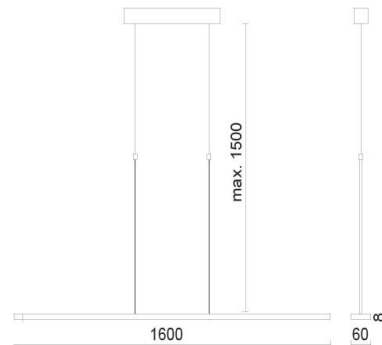

# HORIZON / Horizon 1600 -

HORIZON / Horizon 1600

HORIZON / Horizon 1600

100578mcgy

HORIZON / Horizon 1600

	100578mcgy		mattchrome wet-painted
	100578ws		white
	100578mg		mattchrome wet-painted

Family

**Product data**

Art.-No.:	100578mcgy
Safety class:	I
<b>Lamp type</b>	
Lamp type:	LED
Power:	max. 30 W
Luminous flux (lm):	min. 2000
Lichttemperatur:	2700K
Color rendering:	CRI 90

**Designer:** BRUCK