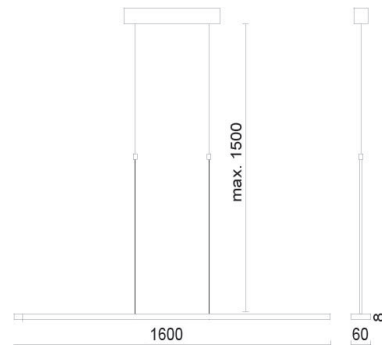

# HORIZON / Horizon 1600 -

HORIZON / Horizon 1600

HORIZON / Horizon 1600

100578mcgy

HORIZON / Horizon 1600

	100578mcgy		matchrome wet-painted
	100578ws		white
	100578mg		matchrome wet-painted

Family

**Product data**

Art.-No.:	100578mcgy
Safety class:	I
<b>Lamp type</b>	
Lamp type:	LED
Power:	max. 30 W
Luminous flux (lm):	min. 2000
Lichttemperatur:	2700K
Color rendering:	CRI 90

**Designer:** BRUCK