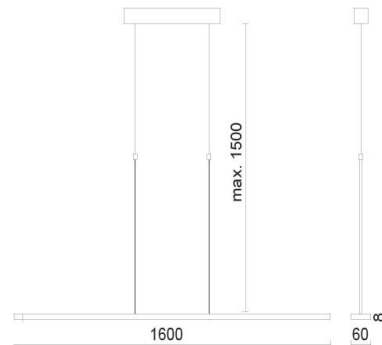

HORIZON / Horizon 1600 PD -

HORIZON / Horizon 1600 PD

HORIZON / Horizon 1600 PD

100578mcgy

HORIZON / Horizon 1600 PD

	100578mcgy		matchrome wet-painted
	100578ws		white
	100578mg		matchrome wet-painted

Family

				30 W	
min. 2000 lm	2700K	CRI 90	120		

Product data

Art.-No.:	100578mcgy
Safety class:	I
Lamp type	
Lamp type:	LED
Power:	max. 30 W
Luminous flux (lm):	min. 2000
Lichttemperatur:	2700K
Color rendering:	CRI 90

Designer: BRUCK