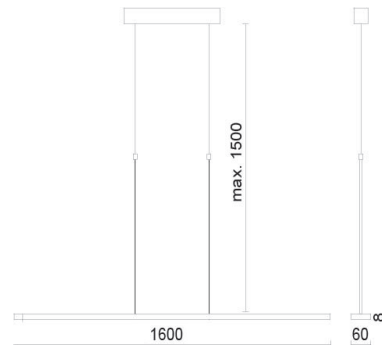

HORIZON / Horizon 1600 -

HORIZON / Horizon 1600

HORIZON / Horizon 1600

100578mcgy

HORIZON / Horizon 1600

	100578mcgy		mattchrome wet-painted
	100578ws		white
	100578mg		mattchrome wet-painted

Family

				30 W
min. 2000 lm	2700K	CRI 90	120	

Product data

Art.-No.:	100578mcgy
Safety class:	I
Lamp type	
Lamp type:	LED
Power:	max. 30 W
Luminous flux (lm):	min. 2000
Lichttemperatur:	2700K
Color rendering:	CRI 90

Designer: BRUCK