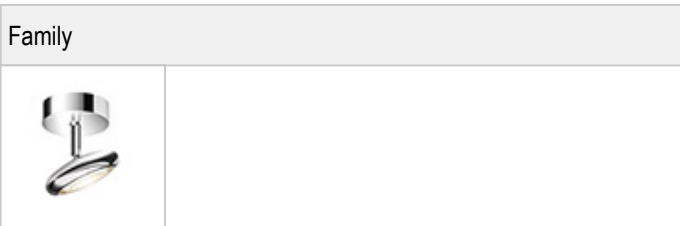

BLOP / SPOT DLR 60° -

BRUCK.

BLOP / SPOT DLR 60°

	860439ch		chrome
	860439sw		black
	860439ws		white
	860439mcgy		mattchrome wet-painted

BLOP / SPOT DLR 60°

					LED
			12 W	min. 950 lm	2700K
	60				

Product data

Art.-No.: 860439mcgy

Safety class: I

Lamp type

Lamp type: LED

Power: max. 12 W

Luminous flux (lm): min. 950

Lichttemperatur: 2700K

Color rendering: CRI 90