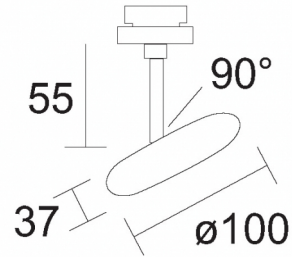

BLOB / BLOP SPOT DLR 60° -

BRUCK.

BLOB / BLOP SPOT DLR 60°

860439mcgy

BLOB / BLOP SPOT DLR 60°

	860439ch		chrome
	860439sw		black
	860439ws		white
	860439mcgy		mattchrome wet-painted

BLOB / BLOP SPOT DLR 60°

		IP20			LED
		A		12 W	min. 950 lm
		60			

Product data

Art.-No.: 860439mcgy

Safety class: I

Lamp type

Lamp type: LED

Power: max. 12 W

Luminous flux (lm): min. 950