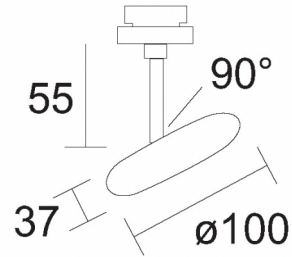

BLOB / BLOP SPOT DLR

860439mcgy

BLOB / BLOP SPOT DLR

	860439ch		chrome
	860439sw		black
	860439ws		white
	860439mcgy		mattchrome wet-painted

BLOB / BLOP SPOT DLR

					LED	
			12 W	min. 950 lm	2700K	
	80					

Product data

Art.-No.: 860439mcgy

Safety class: I

Lamp type

Lamp type: LED

Power: max. 12 W

Luminous flux (lm): min. 950

Lichttemperatur: 2700K