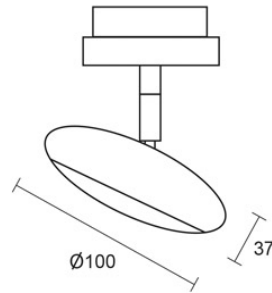

BLOP / SPOT DLR 60° -

BRUCK.

BLOP / SPOT DLR 60°

860439sw

BLOP / SPOT DLR 60°

	860439ch		chrome
	860439sw		black
	860439ws		white
	860439mcgy		mattchrome wet-painted

Family

BLOP / SPOT DLR 60°

		IP20		R.C		LED
		A		LED	12 W	min. 950 lm
		60				

Product data

Art.-No.: 860439sw

Safety class: I

Lamp type

Lamp type: LED

Power: max. 12 W

Luminous flux (lm): min. 950