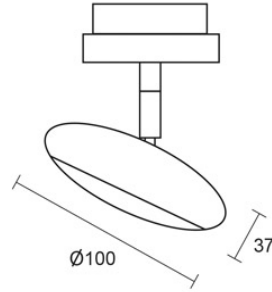

BLOP / SPOT DLR 60° -

BRUCK.

BLOP / SPOT DLR 60°

860439sw

BLOP / SPOT DLR 60°

	860439ch		chrome
	860439sw		black
	860439ws		white
	860439mcgy		mattchrome wet-painted

Family

BLOP / SPOT DLR 60°

		IP20		R.C		LED
		A		LED	12 W	min. 950 lm
		80				

Product data

Art.-No.: 860439sw

Safety class: I

Lamp type

Lamp type: LED

Power: max. 12 W

Luminous flux (lm): min. 950