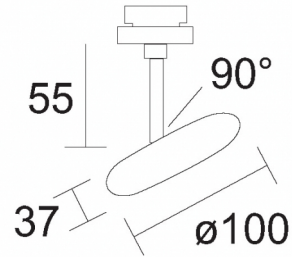

BLOB / BLOP SPOT DLR

860439ws

BLOB / BLOP SPOT DLR

	860439ch		chrome
	860439sw		black
	860439ws		white
	860439mcgy		mattchrome wet-painted

BLOB / BLOP SPOT DLR

					LED	
			12 W	min. 950 lm	2700K	
						

Product data

Art.-No.: 860439ws

Safety class: I

Lamp type

Lamp type: LED

Power: max. 12 W

Luminous flux (lm): min. 950

Lichttemperatur: 2700K

Color rendering: CRI 90