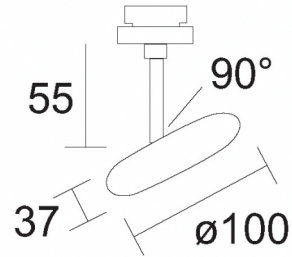

BLOB / BLOP SPOT DLR 60° -

BRUCK.

BLOB / BLOP SPOT DLR 60°

860439ws

BLOB / BLOP SPOT DLR 60°

	860439ch		chrome
	860439sw		black
	860439ws		white
	860439mcgy		mattchrome wet-painted

Family

BLOB / BLOP SPOT DLR 60°

		IP20			LED
		LED	12 W	min. 950 lm	2700K
CRI 90	60				

Product data

Art.-No.:	860439ws
Safety class:	I
Lamp type	
Lamp type:	LED
Power:	max. 12 W
Luminous flux (lm):	min. 950
Lichttemperatur:	2700K
Color rendering:	CRI 90