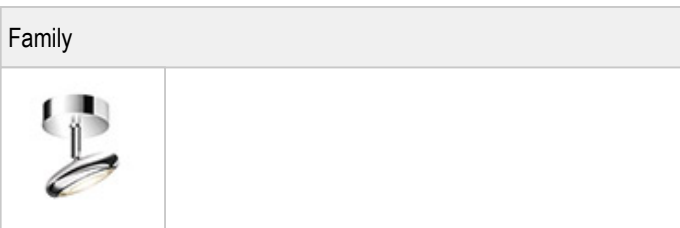

BLOP / SPOT DLR 60°

	860439ch		chrome
	860439sw		black
	860439ws		white
	860439mcgy		mattchrome wet-painted

BLOP / SPOT DLR 60°

Ø100 37

Product data

Art.-No.: 860439ws

Safety class: I

Lamp type

Lamp type: LED

Power: max. 12 W

Luminous flux (lm): min. 950

Lichttemperatur: 2700K

Color rendering: CRI 90

Designer: Dirk Wortmeyer