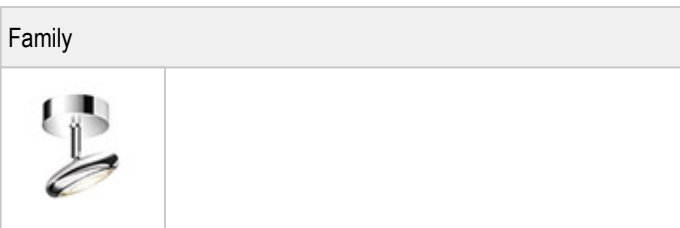

BLOP / SPOT DLR 60° -

BRUCK.

BLOP / SPOT DLR 60°

	860439ch		chrome
	860439sw		black
	860439ws		white
	860439mcgy		mattchrome wet-painted

BLOP / SPOT DLR 60°

**Product data**

Art.-No.: 860439ws

Safety class: I

**Lamp type**

Lamp type: LED

Power: max. 12 W

Luminous flux (lm): min. 950

Lichttemperatur: 2700K

Color rendering: CRI 90

**Designer:** Dirk Wortmeyer