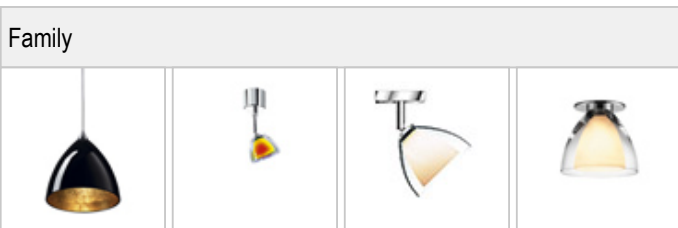

SILVA / NEO 160 DOWN LED DLR

	860376ch		Black inside gold
	860376mcgy		Black inside gold
	860376sw		Black inside gold
	860376ws		Black inside gold

SILVA / NEO 160 DOWN LED DLR

		IP20			LED
		LED	12 W	min. 800 lm	2700K

Product data

Art.-No.: 860376sw

Safety class: II

Lamp type

Lamp type: LED

Power: max. 12 W

Luminous flux (lm): min. 800

Lichttemperatur: 2700K