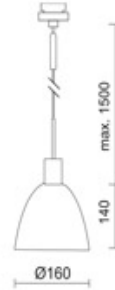

SILVA / NEO 160 DOWN LED DLR

860376sw

SILVA / NEO 160 DOWN LED DLR

	860376ch		Black inside gold
	860376mcgy		Black inside gold
	860376sw		Black inside gold
	860376ws		Black inside gold

Family

SILVA / NEO 160 DOWN LED DLR

		IP20			LED
		LED	12 W	min. 800 lm	2700K

Product data

Art.-No.:	860376sw
Safety class:	II
<b>Lamp type</b>	
Lamp type:	LED
Power:	max. 12 W
Luminous flux (lm):	min. 800
Lichttemperatur:	2700K
Color rendering:	CRI 90