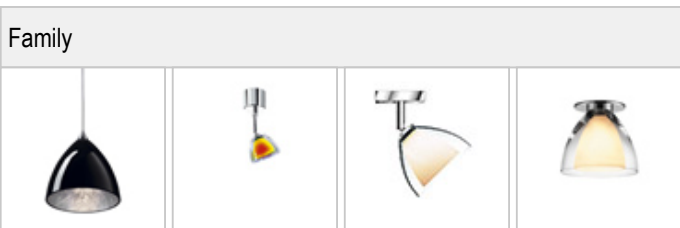

SILVA / NEO 160 DOWN LED DLR

 860377ch		Black inside silver
 860377mcgy		Black inside silver
 860377sw		Black inside silver
 860377ws		Black inside silver

SILVA / NEO 160 DOWN LED DLR

Product data

Art.-No.: 860377ws

Safety class: II

Lamp type

Lamp type: LED

Power: max. 12 W

Luminous flux (lm): min. 800

Lichttemperatur: 2700K

Color rendering: CRI 90

Designer: BRUCK