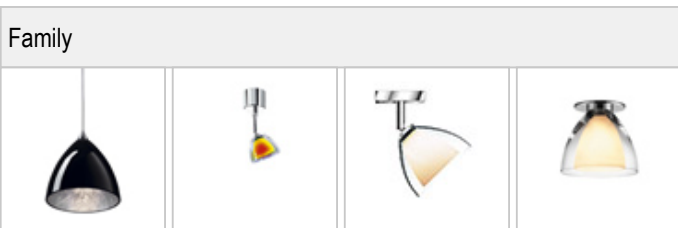

SILVA / NEO 160 DOWN LED DLR

	860377ch		Black inside silver
	860377mcgy		Black inside silver
	860377sw		Black inside silver
	860377ws		Black inside silver

SILVA / NEO 160 DOWN LED DLR

		IP20			LED
		LED	12 W	min. 800 lm	2700K
					

Product data

Art.-No.: 860377ws

Safety class: II

Lamp type

Lamp type: LED

Power: max. 12 W

Luminous flux (lm): min. 800

Lichttemperatur: 2700K