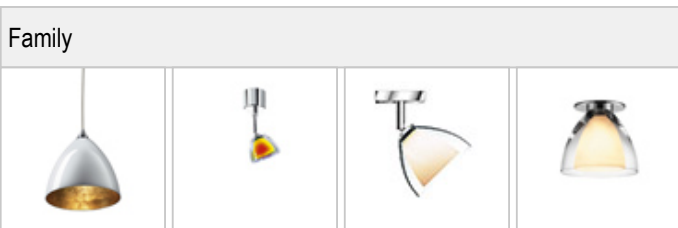

SILVA / NEO 160 DOWN LED DLR

	860378ch		White inside gold
	860378mcgy		White inside gold
	860378sw		White inside gold
	860378ws		White inside gold

SILVA / NEO 160 DOWN LED DLR

Product data

Art.-No.: 860378ws

Safety class: II

Lamp type

Lamp type: LED

Power: max. 12 W

Luminous flux (lm): min. 800

Lichttemperatur: 2700K

Color rendering: CRI 90

Designer: BRUCK