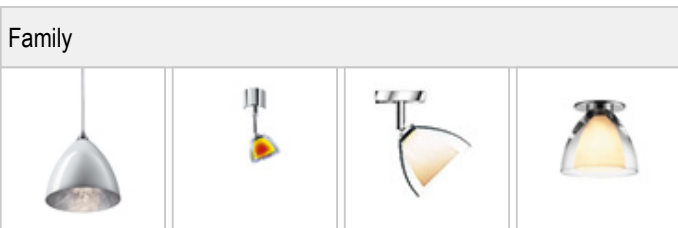

SILVA / NEO 160 DOWN LED DLR

	860379ch		White inside silver
	860379mcgy		White inside silver
	860379sw		White inside silver
	860379ws		White inside silver

SILVA / NEO 160 DOWN LED DLR

Product data

Art.-No.: 860379ch
 Safety class: II

Lamp type

Lamp type: LED
 Power: max. 10 W
 Luminous flux (lm): min. 800
 Lichttemperatur: 2700K
 Color rendering: CRI 90

Designer: BRUCK