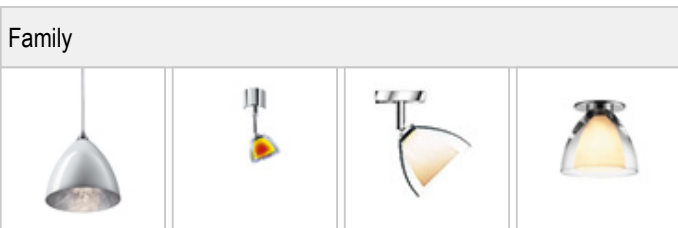

SILVA / NEO 160 DOWN LED DLR

 860379ch		White inside silver
 860379mcgy		White inside silver
 860379sw		White inside silver
 860379ws		White inside silver

SILVA / NEO 160 DOWN LED DLR

**Product data**

Art.-No.: 860379ch  
 Safety class: II

**Lamp type**

Lamp type: LED  
 Power: max. 10 W  
 Luminous flux (lm): min. 800  
 Lichttemperatur: 2700K  
 Color rendering: CRI 90

**Designer:** BRUCK