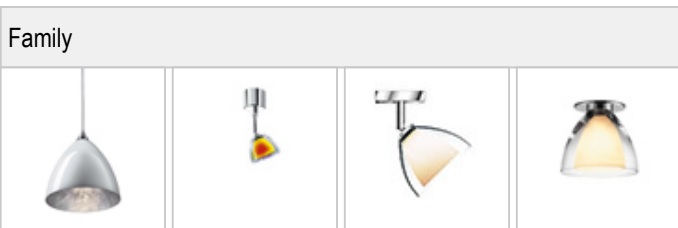

SILVA / NEO 160 DOWN LED DLR

	860379ch		White inside silver
	860379mcgy		White inside silver
	860379sw		White inside silver
	860379ws		White inside silver

SILVA / NEO 160 DOWN LED DLR

**Product data**

Art.-No.: 860379ws

Safety class: II

**Lamp type**

Lamp type: LED

Power: max. 12 W

Luminous flux (lm): min. 800

Lichttemperatur: 2700K

Color rendering: CRI 90

**Designer:** BRUCK