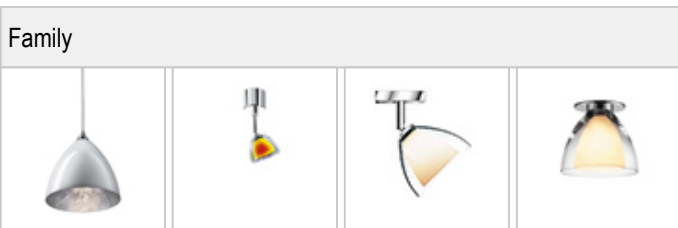

SILVA / NEO 160 DOWN LED DLR

	860379ch		White inside silver
	860379mcgy		White inside silver
	860379sw		White inside silver
	860379ws		White inside silver

SILVA / NEO 160 DOWN LED DLR

Product data

Art.-No.: 860379ws

Safety class: II

Lamp type

Lamp type: LED

Power: max. 12 W

Luminous flux (lm): min. 800

Lichttemperatur: 2700K

Color rendering: CRI 90

Designer: BRUCK