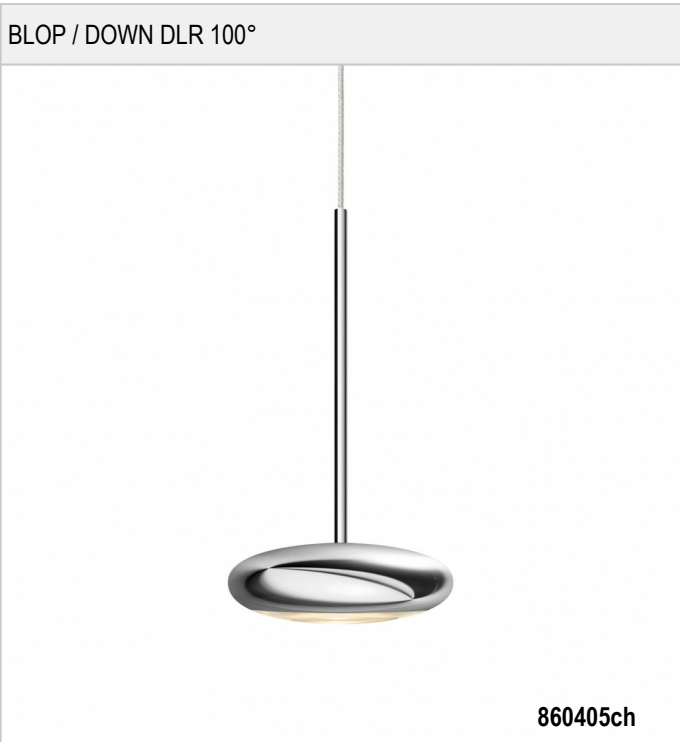

BLOP / DOWN DLR 100° -

BRUCK.

BLOP / DOWN DLR 100°

	860405ch		chrome
	860405sw		black
	860405ws		white
	860405mcgy		mattchrome wet-painted

BLOP / DOWN DLR 100°

Product data

Art.-No.: 860405ch

Safety class: I

Lamp type

Lamp type: LED

Power: max. 12 W

Luminous flux (lm): min. 950

Lichttemperatur: 2700K

Color rendering: CRI 90

Designer: Dirk Wortmeyer