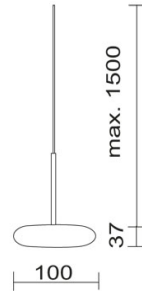

BLOP / 100° DLR

860405ch

BLOP / 100° DLR

860405ch		chrome
860405sw		black
860405ws		white
860405mcgy		mattchrome wet-painted

Family

BLOP / 100° DLR

		IP20			LED
		LED	12 W	min. 950 lm	2700K
CRI 90	100				

Product data

Art.-No.:	860405ch
Safety class:	II
Lamp type	
Lamp type:	LED
Power:	max. 12 W
Luminous flux (lm):	min. 950
Lichttemperatur:	2700K
Color rendering:	CRI 90

Designer: Dirk Wortmeyer