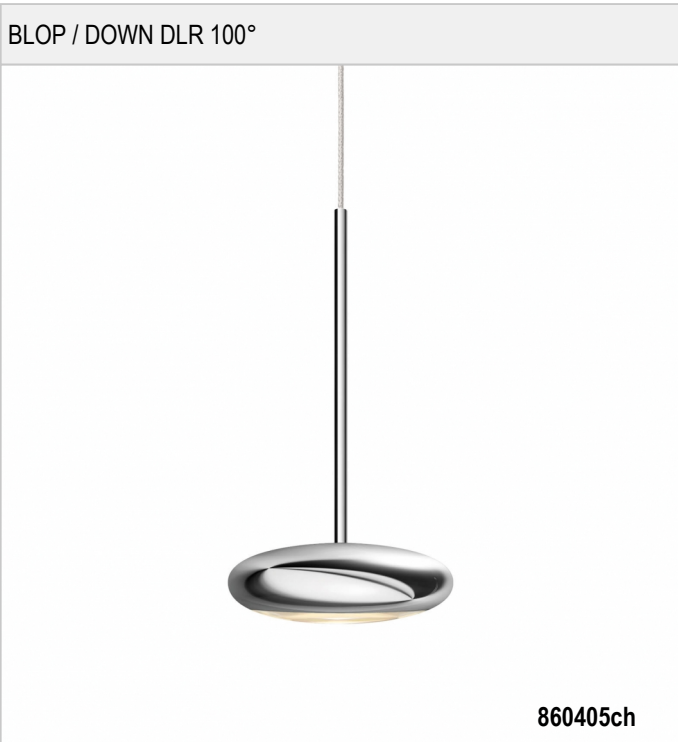

BLOP / DOWN DLR 100° -

BRUCK.

BLOP / DOWN DLR 100°

	860405ch		chrome
	860405sw		black
	860405ws		white
	860405mcgy		mattchrome wet-painted

BLOP / DOWN DLR 100°

Product data

Art.-No.: 860405ch

Safety class: I

Lamp type

Lamp type: LED

Power: max. 12 W

Luminous flux (lm): min. 950

Lichttemperatur: 2700K

Color rendering: CRI 90

Designer: Dirk Wortmeyer