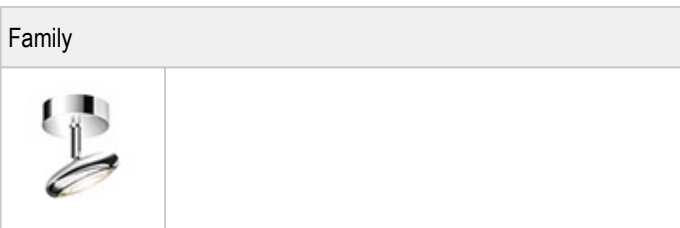

BLOB / BLOP DOWN DLR 100° -

BRUCK.

BLOB / BLOP DOWN DLR 100°

	860405ch		chrome
	860405sw		black
	860405ws		white
	860405mcgy		mattchrome wet-painted

BLOB / BLOP DOWN DLR 100°

Product data

Art.-No.: 860405ch

Safety class: I

Lamp type

Lamp type: LED

Power: max. 12 W

Luminous flux (lm): min. 950

Lichttemperatur: 2700K

Color rendering: CRI 90

Designer: Dirk Wortmeyer