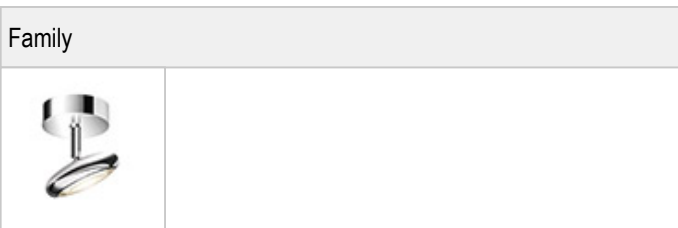

BLOP / DOWN DLR 100° -

BRUCK.

BLOP / DOWN DLR 100°

	860405ch		chrome
	860405sw		black
	860405ws		white
	860405mcgy		mattchrome wet-painted

BLOP / DOWN DLR 100°

Product data

Art.-No.: 860405ch

Safety class: I

Lamp type

Lamp type: LED

Power: max. 12 W

Luminous flux (lm): min. 950

Lichttemperatur: 2700K

Color rendering: CRI 90

Designer: Dirk Wortmeyer