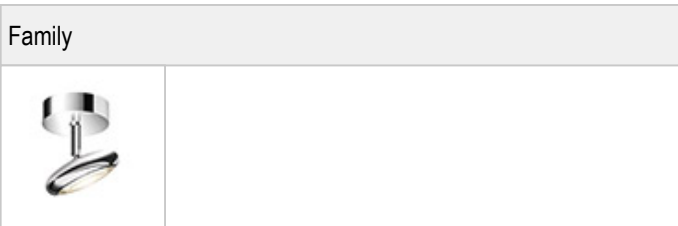

BLOP / DOWN DLR 100° -

BRUCK.

BLOP / DOWN DLR 100°

	860405ch		chrome
	860405sw		black
	860405ws		white
	860405mcgy		mattchrome wet-painted

BLOP / DOWN DLR 100°

				LED		
			12 W	min. 950 lm	2700K	
	100					

Product data

Art.-No.: 860405mcgy

Safety class: I

Lamp type

Lamp type: LED

Power: max. 12 W

Luminous flux (lm): min. 950

Lichttemperatur: 2700K