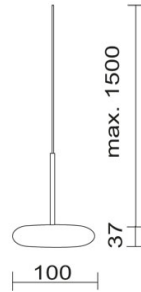

BLOB / BLOP DOWN DLR

860405sw

BLOB / BLOP DOWN DLR

	860405ch		chrome
	860405sw		black
	860405ws		white
	860405mcgy		mattchrome wet-painted

BLOB / BLOP DOWN DLR

Product data

Art.-No.: 860405sw

Safety class: I

Lamp type

Lamp type: LED

Power: max. 12 W

Luminous flux (lm): min. 950

Lichttemperatur: 2700K

Color rendering: CRI 90

Designer: Dirk Wortmeyer