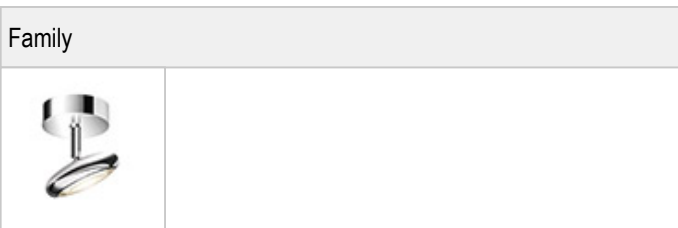

BLOB / BLOP DOWN DLR 100° -

BRUCK.

BLOB / BLOP DOWN DLR 100°

	860405ch		chrome
	860405sw		black
	860405ws		white
	860405mcgy		mattchrome wet-painted

BLOB / BLOP DOWN DLR 100°

Product data

Art.-No.: 860405sw

Safety class: I

Lamp type

Lamp type: LED

Power: max. 12 W

Luminous flux (lm): min. 950

Lichttemperatur: 2700K

Color rendering: CRI 90

Designer: Dirk Wortmeyer