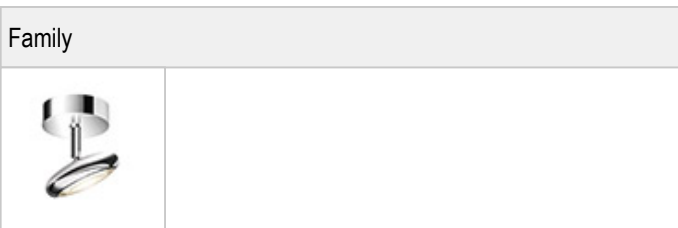

BLOP / DOWN DLR 100° -

BRUCK.

BLOP / DOWN DLR 100°

| | | | |
|--|------------|---|------------------------|
|  | 860405ch |  | chrome |
|  | 860405sw |  | black |
|  | 860405ws |  | white |
|  | 860405mcgy |  | mattchrome wet-painted |

BLOP / DOWN DLR 100°

| | | | | | |
|--|--|---|---|---|---|
|  |  |  |  |  |  |
|  |  |  |  |  |  |
|  |  |  | | | |

Product data

Art.-No.: 860405ws

Safety class: I

Lamp type

Lamp type: LED

Power: max. 12 W

Luminous flux (lm): min. 950

Lichttemperatur: 2700K

Color rendering: CRI 90

Designer: Dirk Wortmeyer