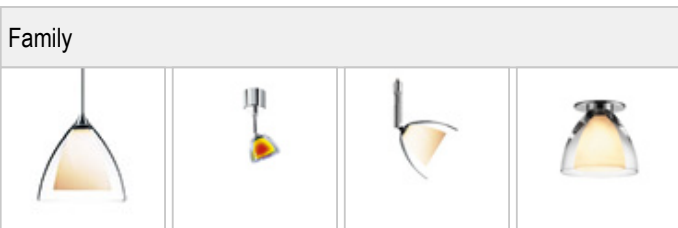

SILVA / NEO 160 DOWN LED DLR

 860385ch		Crystal clear
 860385mcgy		Crystal clear
 860385sw		Crystal clear
 860385ws		Crystal clear

SILVA / NEO 160 DOWN LED DLR

Product data

Art.-No.: 860385ws

Safety class: II

Lamp type

Lamp type: LED

Power: max. 12 W

Luminous flux (lm): min. 800

Lichttemperatur: 2700K

Color rendering: CRI 90

Designer: BRUCK