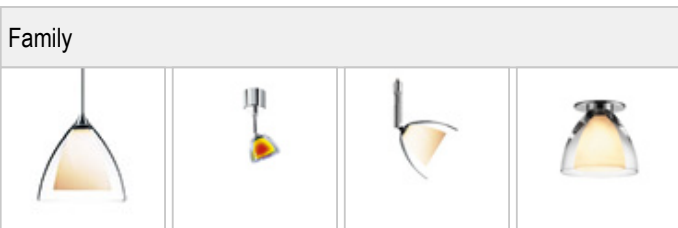

SILVA / NEO 160 DOWN LED DLR

 860385ch	 Crystal clear
 860385mcgy	 Crystal clear
 860385sw	 Crystal clear
 860385ws	 Crystal clear

SILVA / NEO 160 DOWN LED DLR

**Product data**

Art.-No.: 860385ws

Safety class: II

**Lamp type**

Lamp type: LED

Power: max. 12 W

Luminous flux (lm): min. 800

Lichttemperatur: 2700K

Color rendering: CRI 90

**Designer:** BRUCK