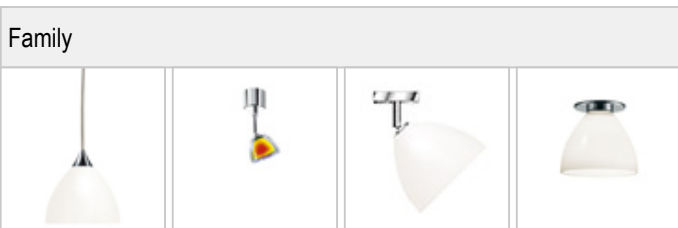

SILVA / NEO 160 DOWN LED DLR

 860386ch	 White
 860386mcgy	 White
 860386sw	 White
 860386ws	 White

SILVA / NEO 160 DOWN LED DLR

**Product data**

Art.-No.: 860386mcgy

Safety class: II

**Lamp type**

Lamp type: LED

Power: max. 12 W

Luminous flux (lm): min. 800

Lichttemperatur: 2700K

Color rendering: CRI 90

**Designer:** BRUCK