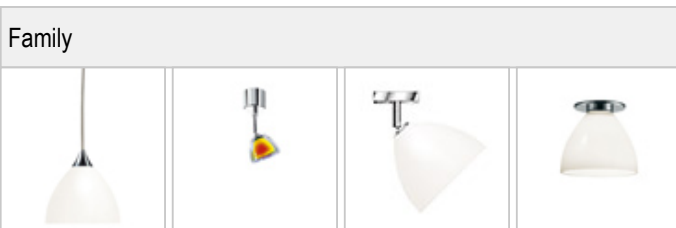

SILVA / NEO 160 DOWN LED DLR

 860386ch		White
 860386mcgy		White
 860386sw		White
 860386ws		White

SILVA / NEO 160 DOWN LED DLR

						
			12 W	min. 800 lm	2700K	
						

Product data

Art.-No.: 860386mcgy

Safety class: II

Lamp type

Lamp type: LED

Power: max. 12 W

Luminous flux (lm): min. 800

Lichttemperatur: 2700K

Color rendering: CRI 90

Designer: BRUCK