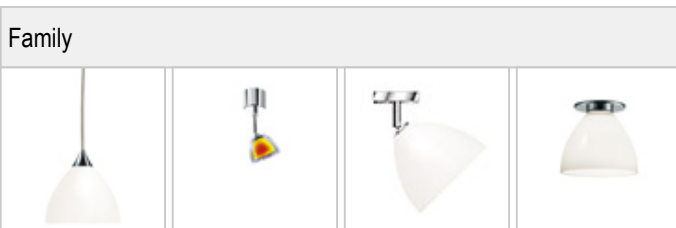

SILVA / NEO 160 DOWN LED DLR

	860386ch		White
	860386mcgy		White
	860386sw		White
	860386ws		White

SILVA / NEO 160 DOWN LED DLR

		IP20			LED
		LED	12 W	min. 800 lm	2700K

**Product data**

Art.-No.: 860386ws  
 Safety class: II

**Lamp type**

Lamp type: LED  
 Power: max. 12 W  
 Luminous flux (lm): min. 800  
 Lichttemperatur: 2700K  
 Color rendering: CRI 90

**Designer:** BRUCK