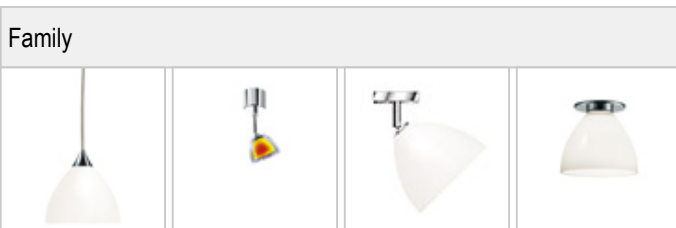

SILVA / NEO 160 DOWN LED DLR

	860386ch		White
	860386mcgy		White
	860386sw		White
	860386ws		White

SILVA / NEO 160 DOWN LED DLR

		IP20			LED
		LED	12 W	min. 800 lm	2700K
					

Product data

Art.-No.: 860386ws

Safety class: II

Lamp type

Lamp type: LED

Power: max. 12 W

Luminous flux (lm): min. 800

Lichttemperatur: 2700K

Color rendering: CRI 90

Designer: BRUCK