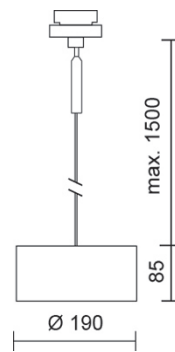

CANTARA GLAS / 190 DOWN DLR

860280ch

CANTARA GLAS / 190 DOWN DLR

860280ch **B G** Black inside gold

860280mcgy **B G** Black inside gold

Family

CANTARA GLAS / 190 DOWN DLR

Design

Surface high-gloss chrome plated

Lamp head made out of brass

Electrical cable transparent

Handblown, clear cristal glass. Internal light-proof lacquering and hand coated with composition gold.

Mounting, handling, security

Can be fitted without tools on the light system DLR

A	B	C	D	QT 14 48 W
G9				

Product data

Art.-No.: 860280ch

Safety class: II

Lamp type

Lamp type: QT 14

Power: max. 48 W